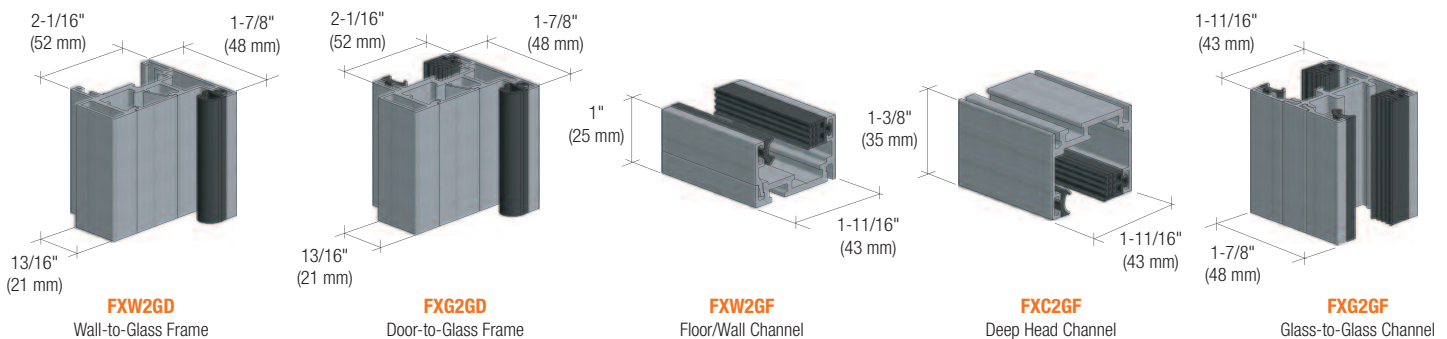

Go to
crlaurence.com/office-partitions
for a full selection of
Fallbrook Series Office Partition Systems
and Components.

C.R. LAURENCE COMPANY

crlaurence.com | usalum.com | crl-arch.com

Phone: (800) 421-6144 Ext. 7770 | Email: partitions@crlaurence.com