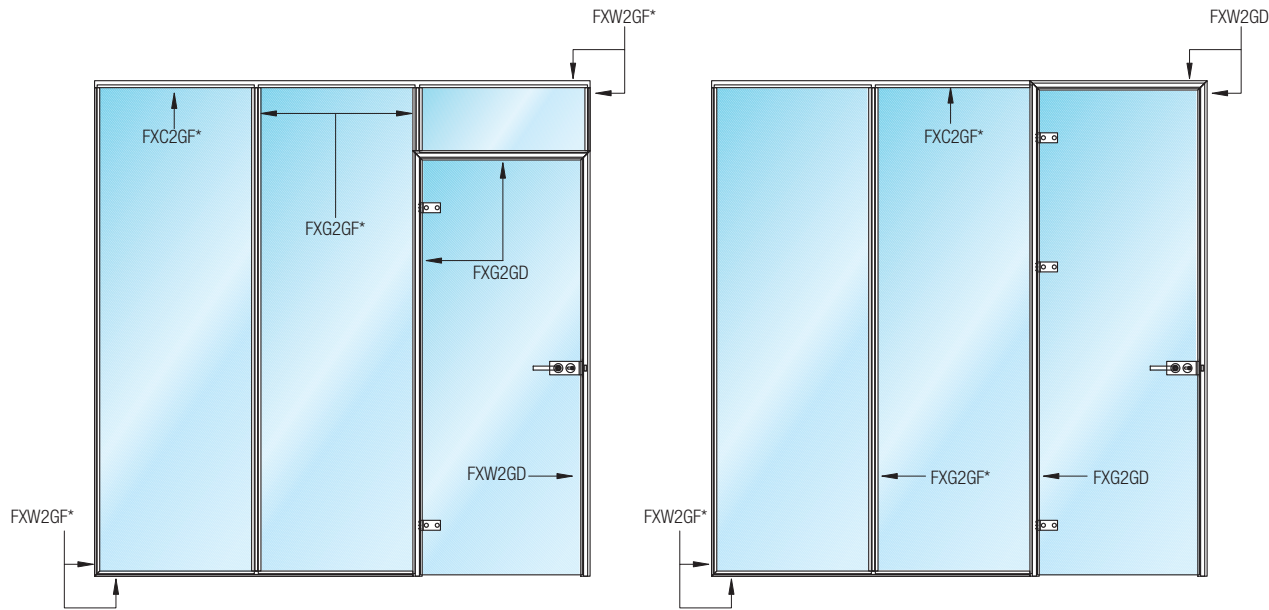

CRL FALLBROOK XL SERIES OFFICE PARTITION SYSTEM

TYPICAL INSTALLATIONS

CRL Fallbrook XL Series Door-to-Glass Door Frame Set

- Glazing Channels, Door Hinges, and Locks Sold Separately

(Door)

(Sidelite Panels)

CAT. NO.	GASKET COLOR	FINISH
FXTG2GDSA	Gray	Satin Anodized
FXTG2GDBN	Black	Brushed Nickel

Minimum order: 1 each.

*FXC2GF, FXG2GF, FXW2GF and FXW2G Optional Channels must be ordered separately.

Each Set Includes:

- 2 each 96-7/16" (2.45 m) lengths of Door Frame
- 1 each 43-5/16" (1.1 m) length of Door Frame
- 1 each Strike Plate
- 3 pair Hammer Head Nuts
- 4 each Corner Connectors