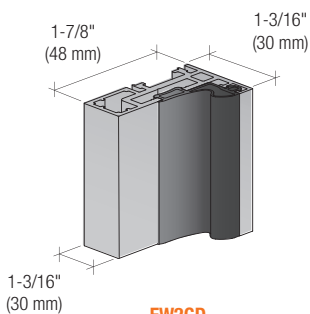

Slim Profile Framing: The Hallmark of the Fallbrook Series

FW2GD
Door-to-Wall Frame