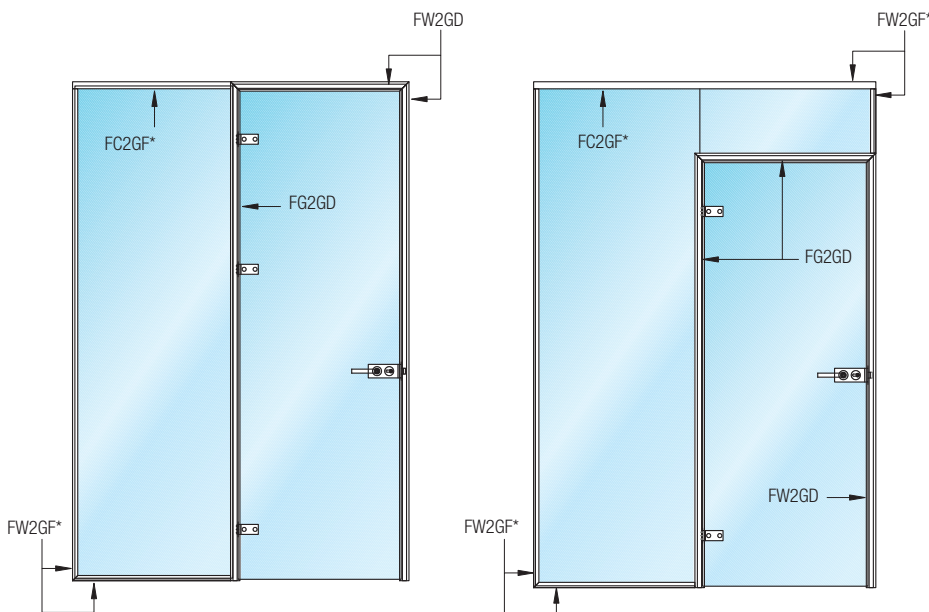

CAT. NO.	GASKET COLOR	FINISH
FTW2GDSA	Gray	Satin Anodized
FTW2GDBN	Black	Brushed Nickel

Minimum order: 1 each.

ORDERING INFORMATION:
Hinges, Locks, and Glazing Channels
Must be ordered separately
(see crlaurence.com/office-partitions).

CRL Fallbrook Door-to-Glass Door Frame Set

NEW!

- Glazing Channels, Door Hinges, and Locks Sold Separately

* FC2GF and FW2GF Optional Channels must be ordered separately.

Each Set Includes:

- 2 each 96-7/16" (2.45 m) lengths of Door Frame
- 1 each 43-5/16" (1.1 m) length of Door Frame
- 1 each Strike Plate
- 3 pair Hammer Head Nuts
- 4 each Corner Connectors

CAT. NO.	GASKET COLOR	FINISH
FTG2GDSA	Gray	Satin Anodized
FTG2GDBN	Black	Brushed Nickel

Minimum order: 1 each.

AVDB4242A_8/17

Go to
crlaurence.com/office-partitions
for a full selection of
Fallbrook Series Office Partition Systems
and Components.