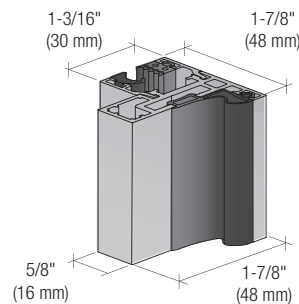

FG2GD
Door-to-Glass Frame