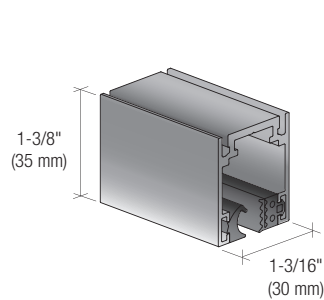

FC2GF
Deep Head Channel