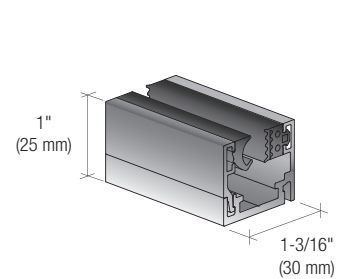

Slim Profile Framing: The Hallmark of the Fallbrook Series

FW2GD
Door-to-Wall Frame

FC2GF
Deep Head Channel

FG2GD
Door-to-Glass Frame

FW2GF
Floor/Wall Channel

Go to
crlaurence.com/office-partitions
for a full selection of
Fallbrook Series Office Partition Systems
and Components.

NEW!

- Door Hinges and Locks Sold Separately

Each Set Includes:

- 2 each 96-7/16" (2.45 m) lengths of Door Frame
- 1 each 43-5/16" (1.1 m) length of Door Frame
- 1 each Strike Plate
- 3 pair Hammer Head Nuts
- 4 each Corner Connectors