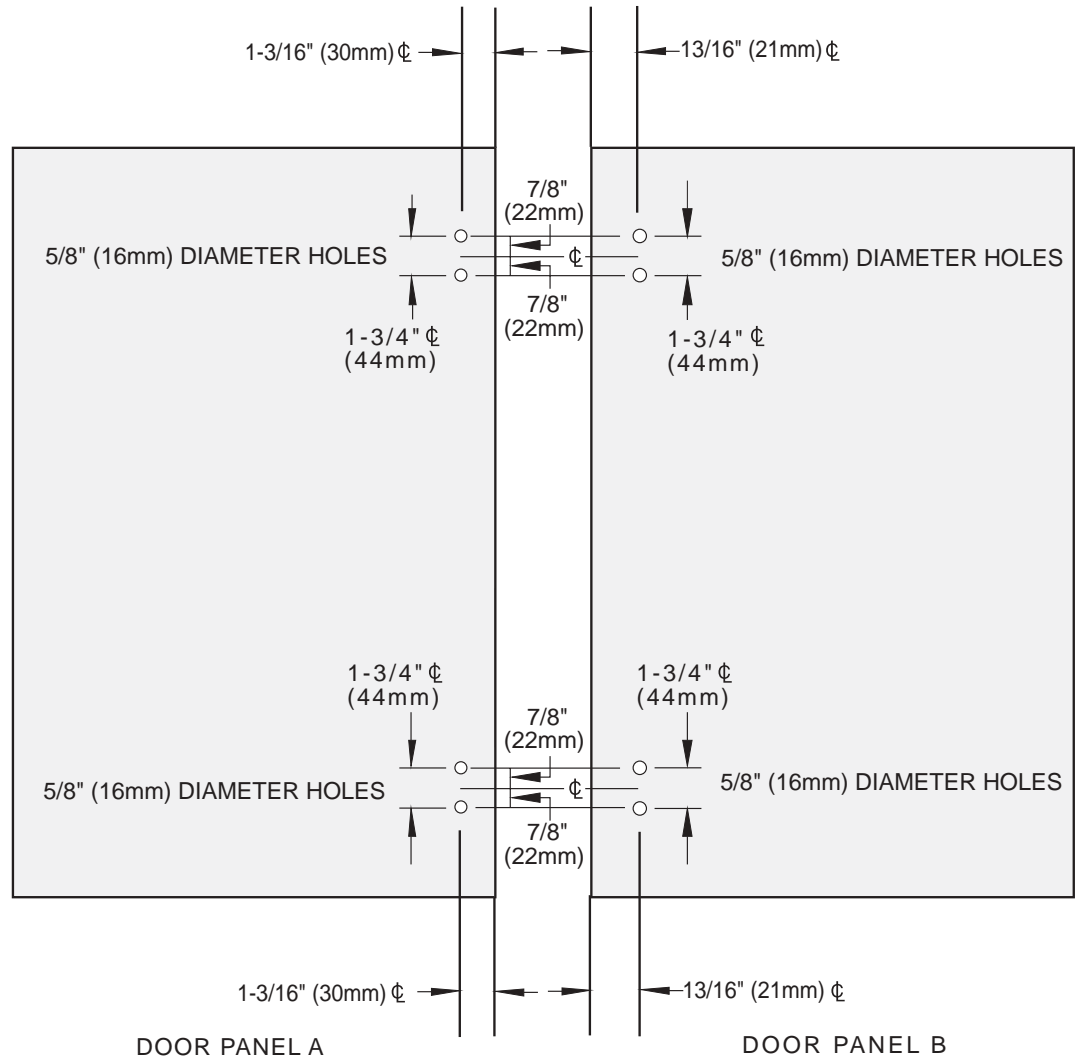

# ZURICH

180° Glass-to-Glass Outswing or Bi-Fold Inswing Hinge (Inline)

CAT No. ZUR07