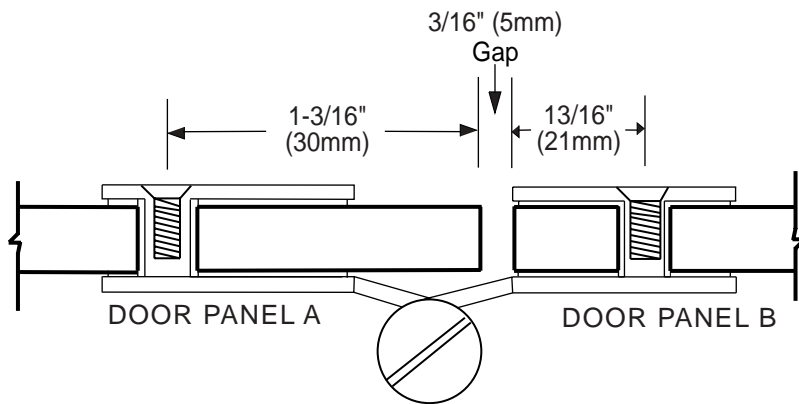

# ZURICH

180° Glass-to-Glass Outswing or Bi-Fold Inswing Hinge (Inline)

CAT No. ZUR07