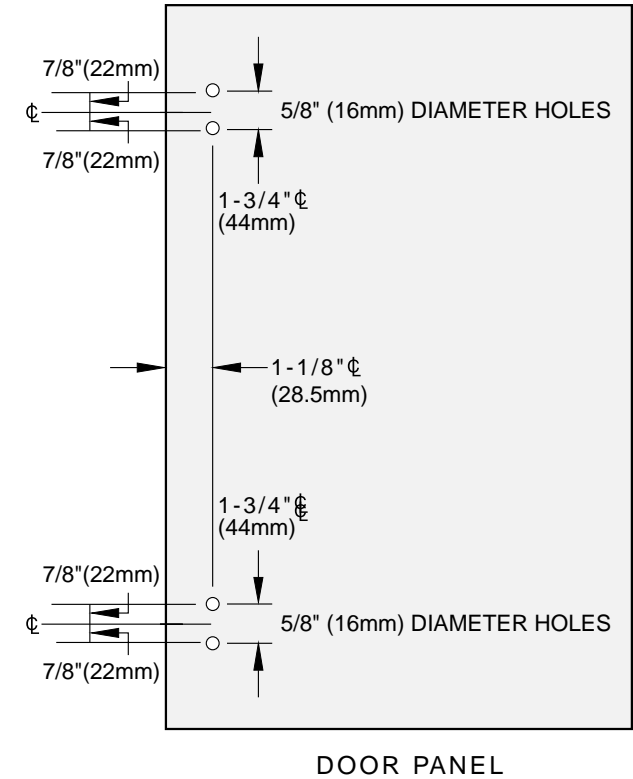

# ZURICH

Inswing Wall Mount Hinge  
 CAT No. ZUR03