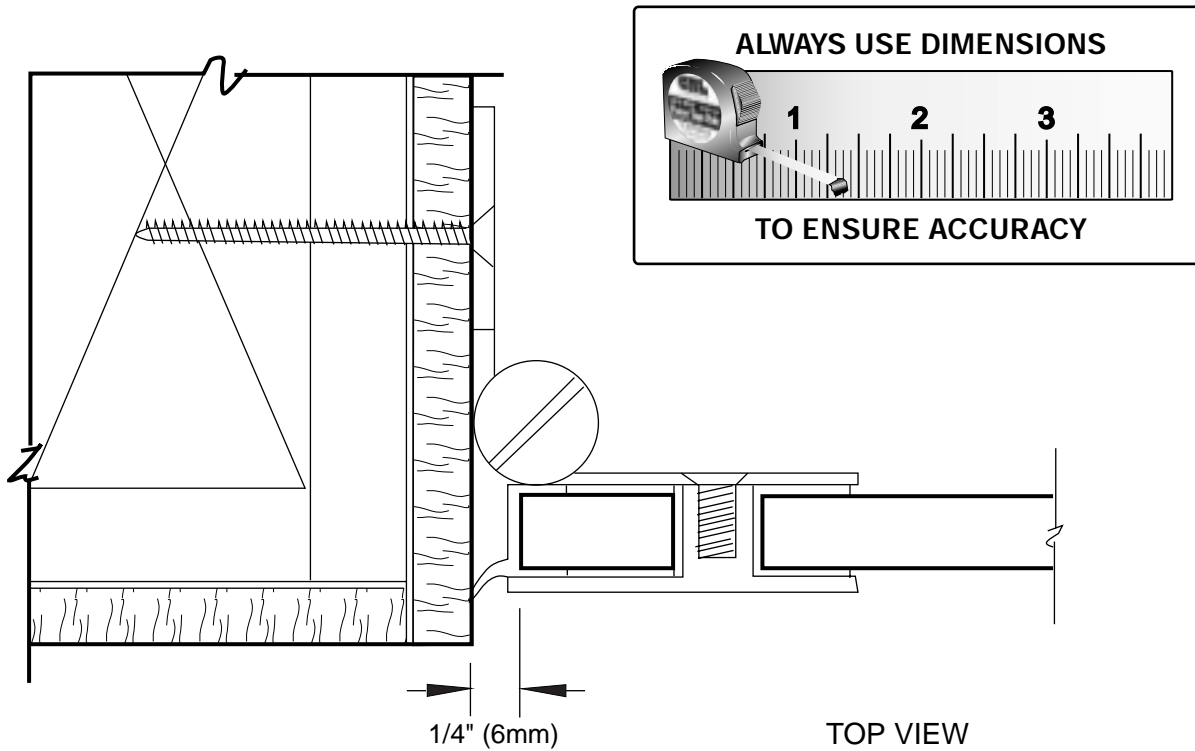

# ZURICH

Inswing Wall Mount Hinge  
 CAT No. ZUR03