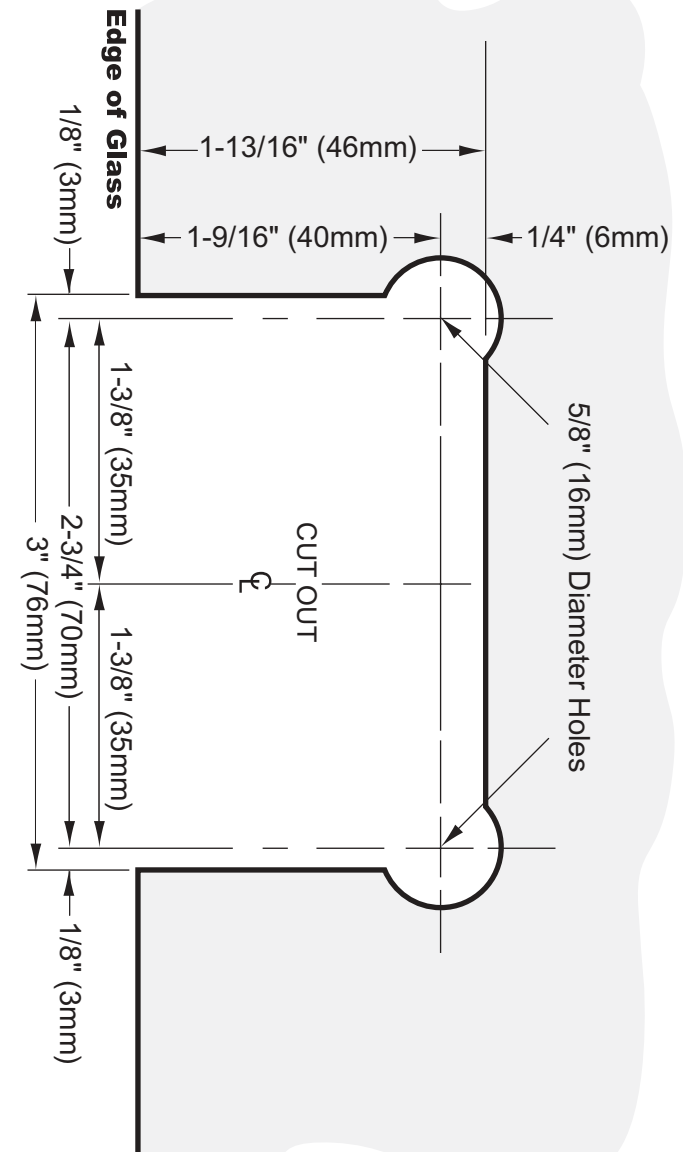

**C.R. LAURENCE CO., INC.**  
PROFESSIONAL QUALITY

**Rectangular  
Cut-out Option**

**IMPORTANT:**  
Project measurements from  
the edge of the glass.

**"Mouse-Ear"  
Cut-out Option**

**VIENNA**  
180° Glass-to-Glass Hinge  
CAT. No. V1E180