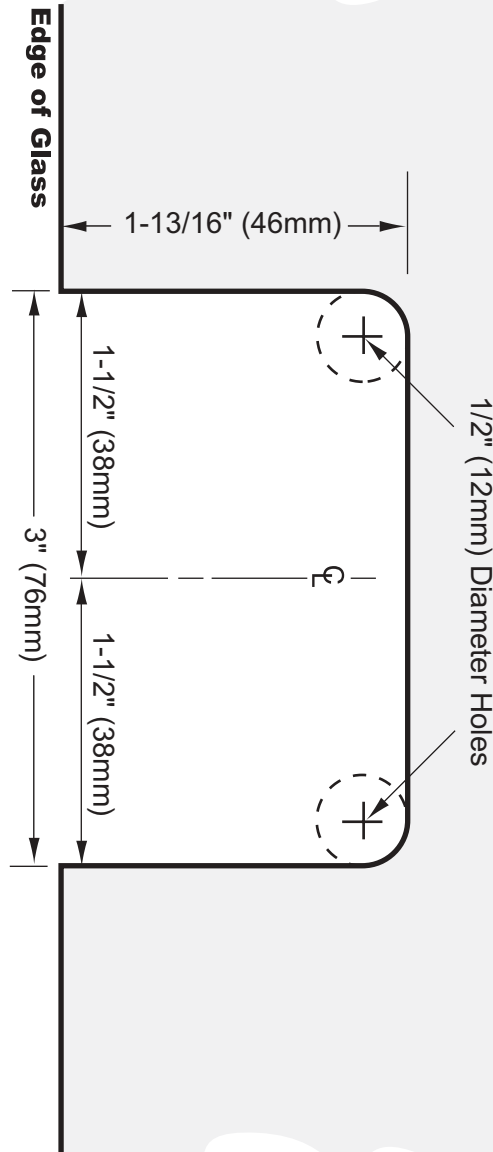

**C.R. LAURENCE CO., INC.**  
PROFESSIONAL QUALITY

**Rectangular  
Cut-out Option**

**IMPORTANT:**  
Project measurements from  
the edge of the glass.

**"Mouse-Ear"  
Cut-out Option**

**VIENNA**  
180° Glass-to-Glass Hinge  
CAT. No. V1E180