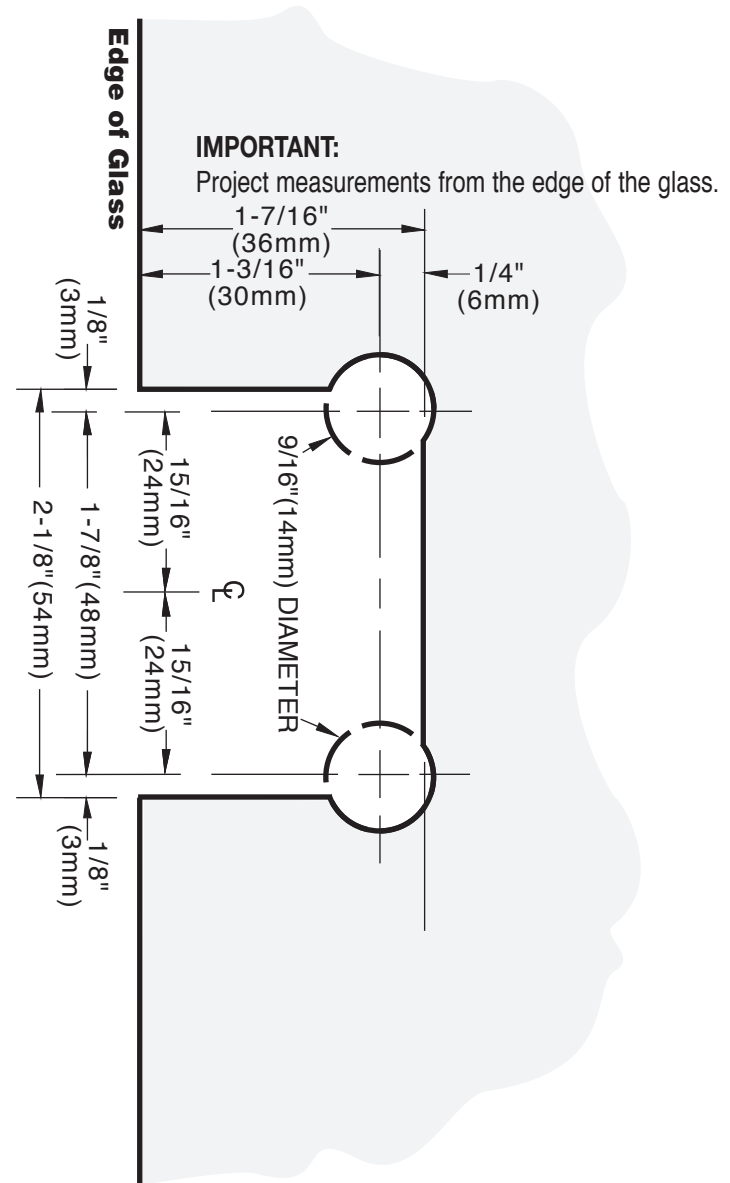

# TRIANON

180° Glass-to-Glass Hinge  
 CAT. No. TR1180

C.R. Laurence Co., Inc. For technical assistance in the United States call toll free (800) 421-6144; from Canada call toll free (877) 421-6144;  
 crlaurence.com Outside the U.S. and Canada call (323) 588-1281. Ask for Tech Sales at Extension 7740. Toll free fax (800) 458-7496.