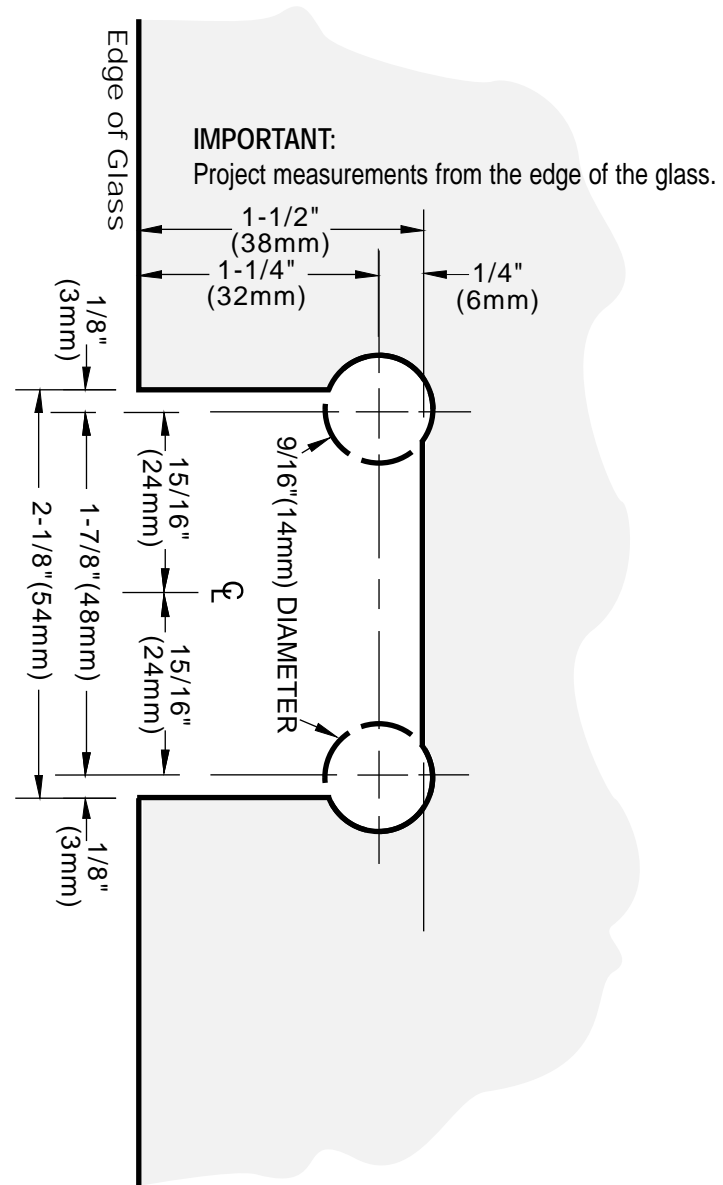

C.R. LAURENCE CO., INC.
PROFESSIONAL QUALITY

TRIANON

Wall Mount Hinge – Standard Back Plate

CAT No. TR1037