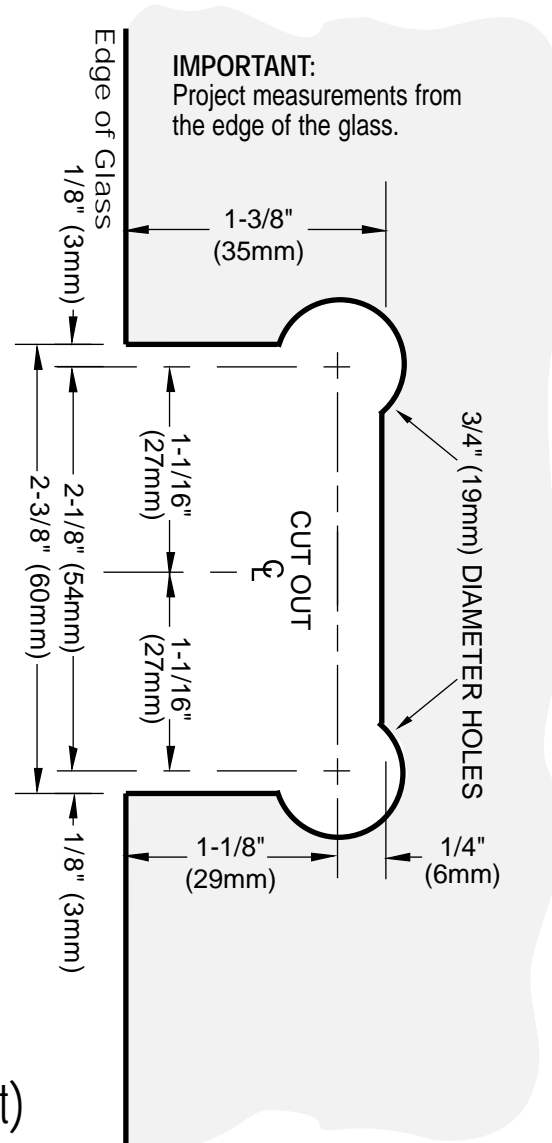

# PETITE

180° Glass-to-Glass Hinge (Door Swings 90° In and 90° Out)

CAT No. PET180