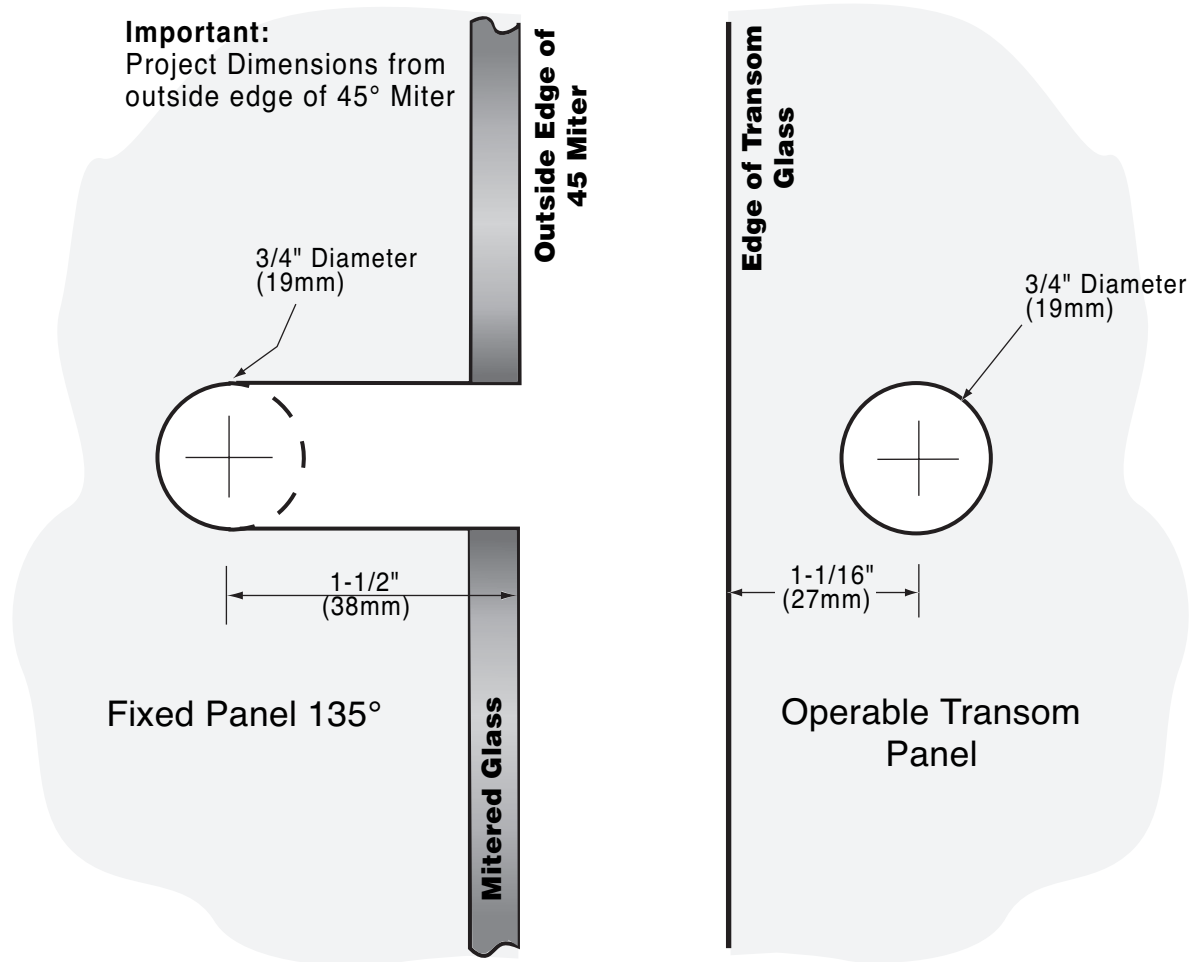

Important:
 Project Dimensions from
 outside edge of 45° Miter

GLASS CLAMPS

Glass-to-Glass 135° Movable Transom Clamp

CAT No. GCB335