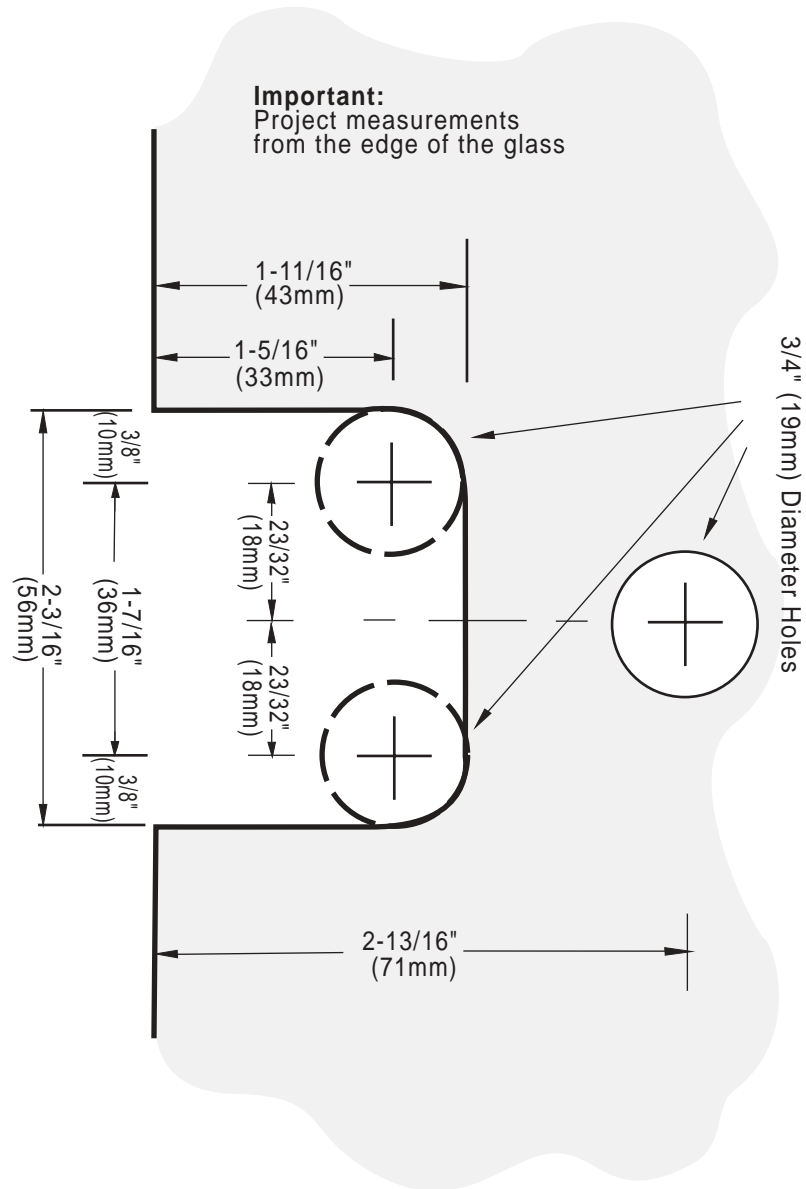

C.R. LAURENCE CO., INC.
PROFESSIONAL QUALITY

BERLIN

180° Glass-to-Glass Hinge
CAT No. BER180