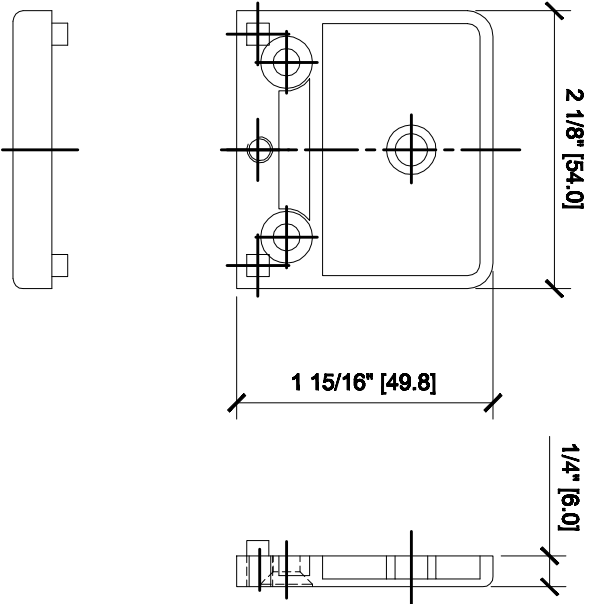

**Z-SERIES SQUARE TYPE
 FLAT BASE ZINC CLAMPS
 FOR 3/8" GLASS
 CAT NO. Z910XX**

GLASS FABRICATION