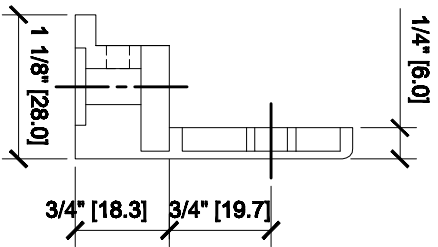

**Z-SERIES SQUARE TYPE
 FLAT BASE ZINC CLAMPS
 FOR 3/8" GLASS
 CAT NO. Z910XX**

GLASS FABRICATION