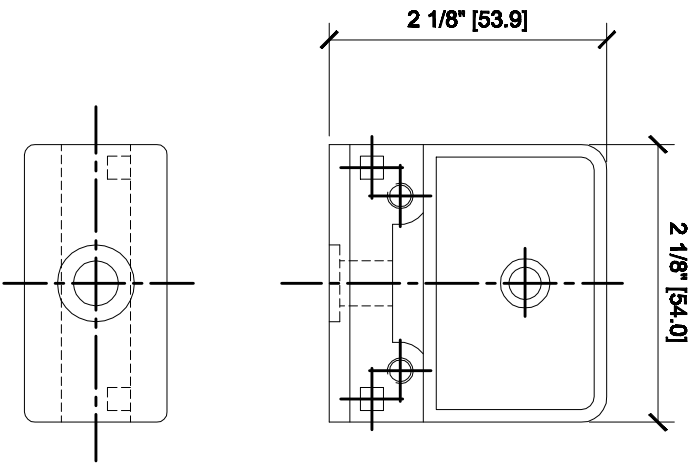

**Z-SERIES SQUARE TYPE
 FLAT BASE ZINC CLAMPS
 FOR 3/8" GLASS
 CAT NO. Z910XX**

GLASS FABRICATION