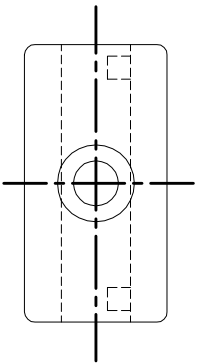

**Z-SERIES SQUARE TYPE
 FLAT BASE ZINC CLAMPS
 FOR 3/8" GLASS
 CAT NO. Z910XX**

GLASS FABRICATION