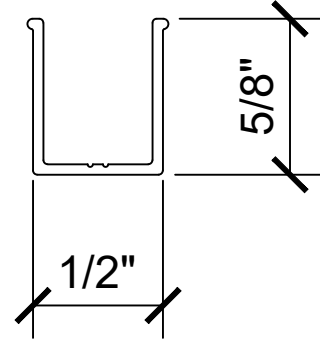

SQH980

S1F360

CATALOG NUMBER	FINISH
SQH980BA	BRITE ANODIZED
SQH980BGA	BRITE GOLD ANODIZED
SQH980A	SATIN ANODIZED
SQH980BN	BRUSHED NICKEL
SQH9800RB	OIL RUBBED BRONZE

C.R. LAURENCE CO. ARCHITECTURAL PRODUCTS
 2503 E. Vernon Avenue, Los Angeles, C.A. 90058-1897
 PH (800)-421-6144 FX: 800-587-7501 www.crlaurence.com

DESCRIPTION: SQH980 DELUXE HEADER KITS
 CTS

DATE: 2/25/19
 SCALE: NTS

DRAWN BY: CRL