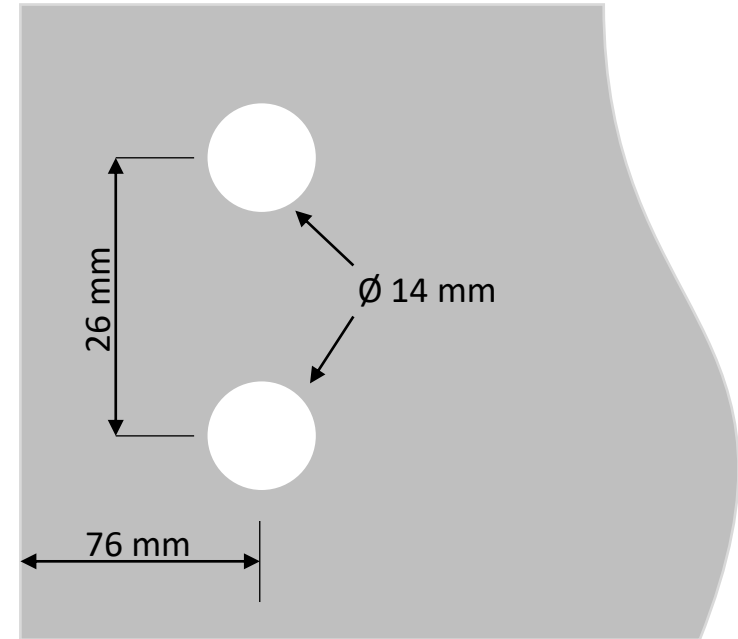

Specifications:

Material: Solid brass

Glass Thickness Range: 1/4" to 1/2" (6 to 12mm)

Includes: Mounting screws, gaskets and clear macaroni

TEMPLATE

Important: Project measurements from the edge of the glass

TYPICAL INSTALLATION

4W-16A