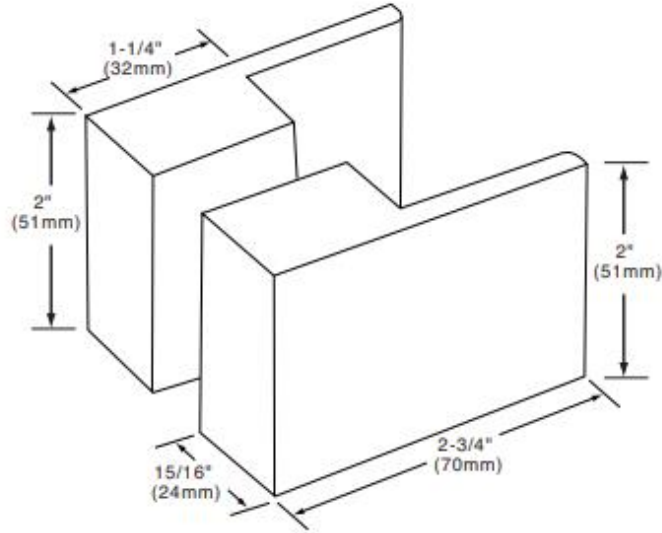

C.R. LAURENCE CO., INC.
PROFESSIONAL QUALITY