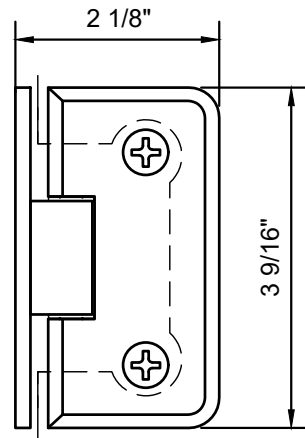

USE OF GASKETS

FOR 1/4" (6mm) GLASS: USE ONE THICK GASKET ON EACH SIDE

FOR 5/16" (8mm) GLASS: USE ONE THIN GASKET ON EACH SIDE

GLASS FABRICATION TEMPLATE

CATALOG NUMBER	FINISH
PET037CH	POLISHED CHROME
PET037BR	POLISHED BRASS
PET0370RB	OIL RUBBED BRONZE
PET037BN	BRUSHED NICKEL
PET037GP	GOLD PLATE
PET037SC	SATIN CHROME
PET037WC	WHITE W/ CHROME ACCENT

PET037XX - CRL PETITE SERIES WALL MOUNT FULL BACK PLATE HINGE

DATE: 3/5/19
SCALE: 6"=1'-0"
DRAWN BY: VM

DESCRIPTION: CRL PETITE SERIES HINGE
PET037__ WALL MOUNT FULL BACK PLATE

C.R. LAURENCE CO. ARCHITECTURAL PRODUCTS
2503 E. Vernon Avenue, Los Angeles, CA 90058-1897
PH (800)-421-6144 FX: 800-587-7501 www.crlaurence.com