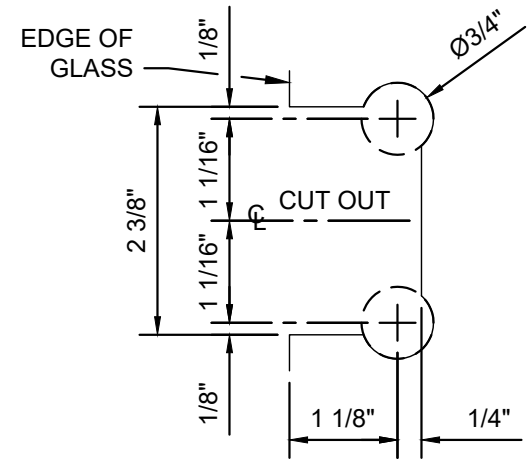

USE OF GASKETS

FOR 1/4" (6mm) GLASS: USE ONE THICK GASKET ON EACH SIDE

FOR 5/16" (8mm) GLASS: USE ONE THIN GASKET ON EACH SIDE

GLASS FABRICATION TEMPLATE

CATALOG NUMBER	FINISH
PET037CH	POLISHED CHROME
PET037BR	POLISHED BRASS
PET0370RB	OIL RUBBED BRONZE
PET037BN	BRUSHED NICKEL
PET037GP	GOLD PLATE
PET037SC	SATIN CHROME
PET037WC	WHITE W/ CHROME ACCENT

PET037XX - CRL PETITE SERIES WALL MOUNT FULL BACK PLATE HINGE

DATE: 3/5/19
SCALE: 6"=1'-0"
DRAWN BY: VM

DESCRIPTION: CRL PETITE SERIES HINGE
PET037__ WALL MOUNT FULL BACK PLATE

C.R. LAURENCE CO. ARCHITECTURAL PRODUCTS
2503 E. Vernon Avenue, Los Angeles, CA 90058-1897
PH (800)-421-6144 FX: 800-587-7501 www.crlaurence.com