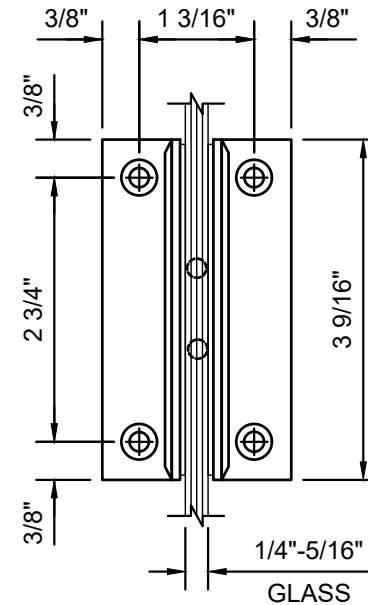

USE OF GASKETS

FOR 1/4" (6mm) GLASS: USE ONE THICK GASKET ON EACH SIDE

FOR 5/16" (8mm) GLASS: USE ONE THIN GASKET ON EACH SIDE

GLASS FABRICATION TEMPLATE

CATALOG NUMBER	FINISH
PET037CH	POLISHED CHROME
PET037BR	POLISHED BRASS
PET0370RB	OIL RUBBED BRONZE
PET037BN	BRUSHED NICKEL
PET037GP	GOLD PLATE
PET037SC	SATIN CHROME
PET037WC	WHITE W/ CHROME ACCENT

PET037XX - CRL PETITE SERIES WALL MOUNT FULL BACK PLATE HINGE

DATE: 3/5/19
SCALE: 6"=1'-0"
DRAWN BY: VM

DESCRIPTION: CRL PETITE SERIES HINGE
PET037__ WALL MOUNT FULL BACK PLATE

C.R. LAURENCE CO. ARCHITECTURAL PRODUCTS
2503 E. Vernon Avenue, Los Angeles, CA 90058-1897
PH (800)-421-6144 FX: 800-587-7501 www.crlaurence.com