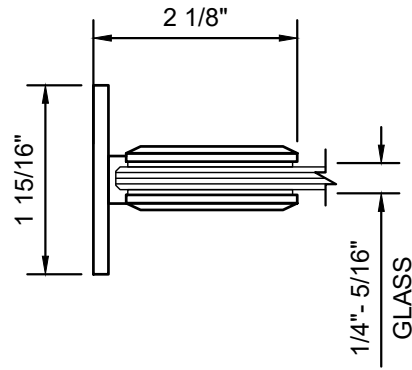

USE OF GASKETS

FOR 1/4" (6mm) GLASS: USE ONE THICK GASKET ON EACH SIDE

FOR 5/16" (8mm) GLASS: USE ONE THIN GASKET ON EACH SIDE

GLASS FABRICATION TEMPLATE

CATALOG NUMBER	FINISH
PET037CH	POLISHED CHROME
PET037BR	POLISHED BRASS
PET0370RB	OIL RUBBED BRONZE
PET037BN	BRUSHED NICKEL
PET037GP	GOLD PLATE
PET037SC	SATIN CHROME
PET037WC	WHITE W/ CHROME ACCENT

PET037XX - CRL PETITE SERIES WALL MOUNT FULL BACK PLATE HINGE

DATE: 3/5/19
SCALE: 6"=1'-0"
DRAWN BY: VM

DESCRIPTION: CRL PETITE SERIES HINGE
PET037__ WALL MOUNT FULL BACK PLATE

C.R. LAURENCE CO. ARCHITECTURAL PRODUCTS
2503 E. Vernon Avenue, Los Angeles, CA 90058-1897
PH (800)-421-6144 FX: 800-587-7501 www.crlaurence.com