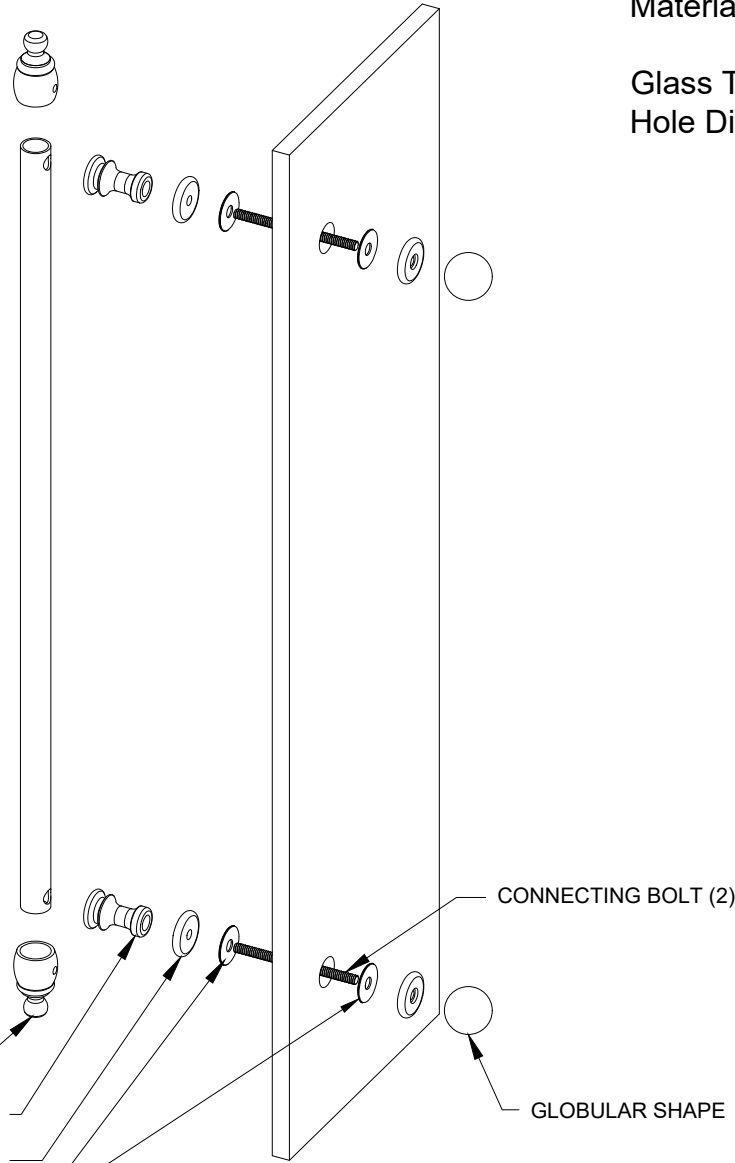

Material: 3/4" dia. Brass Tubing .060" thk.
 1-1/4" dia. metal washers
 Glass Thickness Range: 1/4" to 1/2"
 Hole Diameter Required: 1/2"

DECORATIVE HEAD (2)

ADAPTER 1 (2)

WASHER 1 (2)

PLASTIC WASHER (4)

C.R. LAURENCE CO.
 ARCHITECTURAL PRODUCTS
 PH (800)-421-6144 FX: 800-587-7501
 www.crlaurence.com

DESCRIPTION:

COLONIAL STYLE SINGLE TOWEL BAR

PART #:	SEE CHART	DATE:	11/05/18
FILE NAME:	COL SINGLE HANDLE	SCALE:	NTS
DRAWN BY:	BRIAN R.		