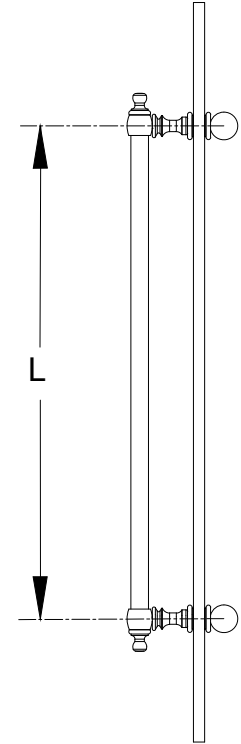

PART NUMBER	FINISH	L
C0L18CH	CHROME	18"
C0L18BR	POLISHED BRASS	18"
C0L180RB	OIL RUBBED BRONZE	18"
C0L18ABR	ANTIQUÉ BRUSHED	18"
C0L18BN	BRUSHED NICKEL	18"
C0L18PN	POLISHED NICKEL	18"
C0L18SC	SATIN CHROME	18"

C0L24CH	CHROME	24"
C0L24BR	POLISHED BRASS	24"
C0L240RB	OIL RUBBED BRONZE	24"
C0L24ABR	ANTIQUÉ BRUSHED	24"
C0L24BN	BRUSHED NICKEL	24"
C0L24PN	POLISHED NICKEL	24"
C0L24SB	SATIN BRASS	24"
C0L24SC	SATIN CHROME	24"

Material: 3/4" dia. Brass Tubing .060" thk.
 1-1/4" dia. metal washers
 Glass Thickness Range: 1/4" to 1/2"
 Hole Diameter Required: 1/2"

DECORATIVE HEAD (2)

ADAPTER 1 (2)

WASHER 1 (2)

PLASTIC WASHER (4)

C.R. LAURENCE CO.
 ARCHITECTURAL PRODUCTS
 PH (800)-421-6144 FX: 800-587-7501
 www.crlaurence.com

DESCRIPTION:

COLONIAL STYLE SINGLE TOWEL BAR

PART #:	SEE CHART	DATE:	11/05/18
FILE NAME:	COL SINGLE HANDLE	SCALE:	NTS
DRAWN BY:	BRIAN R.		