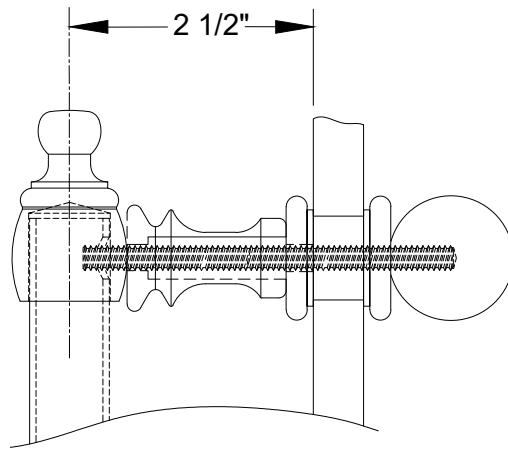

PART NUMBER	FINISH	L
C0L18CH	CHROME	18"
C0L18BR	POLISHED BRASS	18"
C0L180RB	OIL RUBBED BRONZE	18"
C0L18ABR	ANTIQUÉ BRUSHED	18"
C0L18BN	BRUSHED NICKEL	18"
C0L18PN	POLISHED NICKEL	18"
C0L18SC	SATIN CHROME	18"

Material: 3/4" dia. Brass Tubing .060" thk.
 1-1/4" dia. metal washers
 Glass Thickness Range: 1/4" to 1/2"
 Hole Diameter Required: 1/2"

DECORATIVE HEAD (2)

ADAPTER 1 (2)

WASHER 1 (2)

PLASTIC WASHER (4)

C.R. LAURENCE CO.
 ARCHITECTURAL PRODUCTS
 PH (800)-421-6144 FX: 800-587-7501
 www.crlaurence.com

DESCRIPTION:

COLONIAL STYLE SINGLE TOWEL BAR

PART #:	SEE CHART	DATE:	11/05/18
FILE NAME:	COL SINGLE HANDLE	SCALE:	NTS
DRAWN BY:	BRIAN R.		