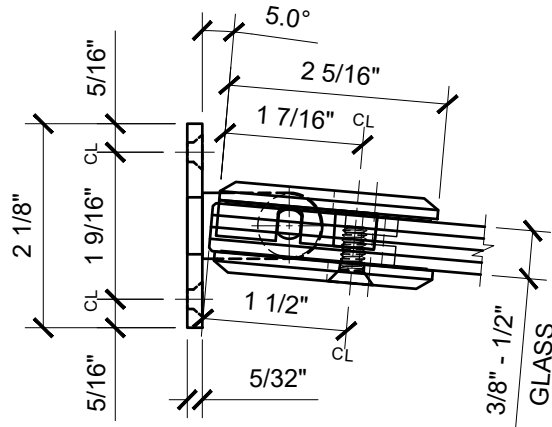

USE OF GASKETS

FOR 3/8" (10mm) GLASS: USE ONE THICK GASKET ON EACH SIDE  
 FOR 1/2" (12mm) GLASS: USE ONE THIN GASKET ON EACH SIDE

GLASS FABRICATION TEMPLATE

C0L537XX - CRL COLOGNE SERIES 5° WALL MOUNT FULL BACK PLATE HINGE

CATALOG NUMBER	FINISH
C0L537CH	CHROME
C0L537MBL	MATTE BLACK
C0L537BR	BRASS
C0L5370RB	OIL RUBBED BRONZE
C0L537ABC0	ANTIQUÉ BRUSHED COPPER
C0L537ABL	ALL BLACK
C0L537ABN	ANTIQUÉ BRUSHED NICKEL
C0L537ABR	ANTIQUÉ BRASS
C0L537ABRZ	ANTIQUÉ BRONZE
C0L537AW	ALL WHITE
C0L537BBRZ	BRUSHED BRONZE
C0L537BC0	BRUSHED COPPER
C0L537BL	BLACK W/ CHROME ACCENTS
C0L537BN	BRUSHED NICKEL
C0L537BSC	BRUSHED SATIN CHROME
C0L537CBA	CHROME W/ BRASS ACCENTS
C0L537GM	GUN METAL
C0L537GB	GOLD PLATED
C0L537PN	POLISHED NICKEL
C0L537SB	SATIN BRASS
C0L537SC	SATIN CHROME
C0L537SN	SATIN NICKEL
C0L537WC	WHITE W/ CHROME ACCENTS

DATE: 11/29/17  
 SCALE: 6"=1'-0"  
 DRAWN BY: VM

DESCRIPTION: CRL C0L537  
 COLOGNE SERIES 5 DEGREE  
 WALL MOUNT FULL BACK PLATE HINGE

C.R.LAURENCE CO. ARCHITECTURAL PRODUCTS  
 2503 E. Vernon Avenue, Los Angeles, C.A 90058-1897  
 PH (800)-421-6144 FX: 800-587-7501 www.crlaurence.com