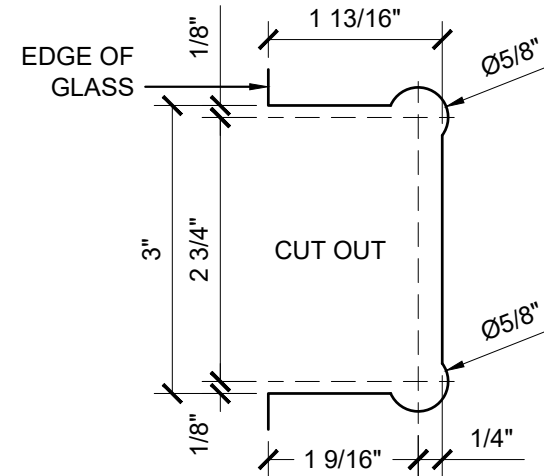

USE OF GASKETS

FOR 3/8" (10mm) GLASS: USE ONE THICK GASKET ON EACH SIDE  
 FOR 1/2" (12mm) GLASS: USE ONE THIN GASKET ON EACH SIDE

GLASS FABRICATION TEMPLATE

C0L537XX - CRL COLOGNE SERIES 5° WALL MOUNT FULL BACK PLATE HINGE

DATE: 11/29/17  
 SCALE: 6"=1'-0"  
 DRAWN BY: VM

DESCRIPTION: CRL C0L537  
 COLOGNE SERIES 5 DEGREE  
 WALL MOUNT FULL BACK PLATE HINGE

C.R.LAURENCE CO. ARCHITECTURAL PRODUCTS  
 2503 E. Vernon Avenue, Los Angeles, C.A 90058-1897  
 PH (800)-421-6144 FX: 800-587-7501 www.crlaurence.com