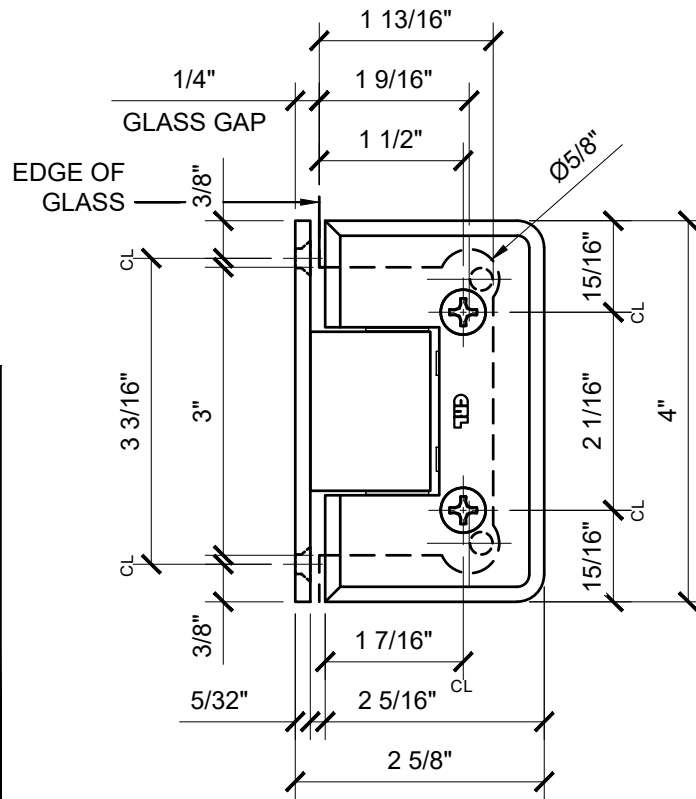

USE OF GASKETS

FOR 3/8" (10mm) GLASS: USE ONE THICK GASKET ON EACH SIDE  
 FOR 1/2" (12mm) GLASS: USE ONE THIN GASKET ON EACH SIDE

GLASS FABRICATION TEMPLATE

C0L537XX - CRL COLOGNE SERIES 5° WALL MOUNT FULL BACK PLATE HINGE

DATE: 11/29/17  
 SCALE: 6"=1'-0"  
 DRAWN BY: VM

DESCRIPTION: CRL C0L537  
 COLOGNE SERIES 5 DEGREE  
 WALL MOUNT FULL BACK PLATE HINGE

C.R.LAURENCE CO. ARCHITECTURAL PRODUCTS  
 2503 E. Vernon Avenue, Los Angeles, C.A 90058-1897  
 PH (800)-421-6144 FX: 800-587-7501 www.crlaurence.com