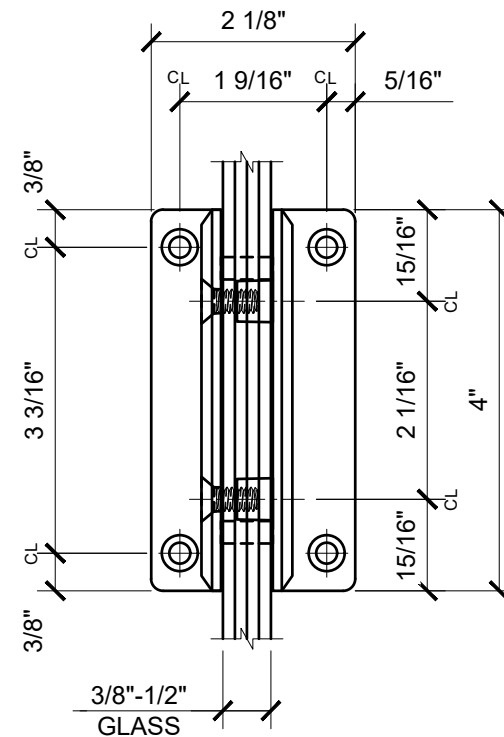

USE OF GASKETS

FOR 3/8" (10mm) GLASS: USE ONE THICK GASKET ON EACH SIDE  
 FOR 1/2" (12mm) GLASS: USE ONE THIN GASKET ON EACH SIDE

GLASS FABRICATION TEMPLATE

C0L537XX - CRL COLOGNE SERIES 5° WALL MOUNT FULL BACK PLATE HINGE

CATALOG NUMBER	FINISH
C0L537CH	CHROME
C0L537MBL	MATTE BLACK
C0L537BR	BRASS
C0L5370RB	OIL RUBBED BRONZE
C0L537ABC0	ANTIQUÉ BRUSHED COPPER
C0L537ABL	ALL BLACK
C0L537ABN	ANTIQUÉ BRUSHED NICKEL
C0L537ABR	ANTIQUÉ BRASS
C0L537ABRZ	ANTIQUÉ BRONZE
C0L537AW	ALL WHITE
C0L537BBRZ	BRUSHED BRONZE
C0L537BC0	BRUSHED COPPER
C0L537BL	BLACK W/ CHROME ACCENTS
C0L537BN	BRUSHED NICKEL
C0L537BSC	BRUSHED SATIN CHROME
C0L537CBA	CHROME W/ BRASS ACCENTS
C0L537GM	GUN METAL
C0L537GB	GOLD PLATED
C0L537PN	POLISHED NICKEL
C0L537SB	SATIN BRASS
C0L537SC	SATIN CHROME
C0L537SN	SATIN NICKEL
C0L537WC	WHITE W/ CHROME ACCENTS

DATE: 11/29/17  
 SCALE: 6"=1'-0"  
 DRAWN BY: VM

DESCRIPTION: CRL C0L537  
 COLOGNE SERIES 5 DEGREE  
 WALL MOUNT FULL BACK PLATE HINGE

C.R.LAURENCE CO. ARCHITECTURAL PRODUCTS  
 2503 E. Vernon Avenue, Los Angeles, C.A 90058-1897  
 PH (800)-421-6144 FX: 800-587-7501 www.crlaurence.com