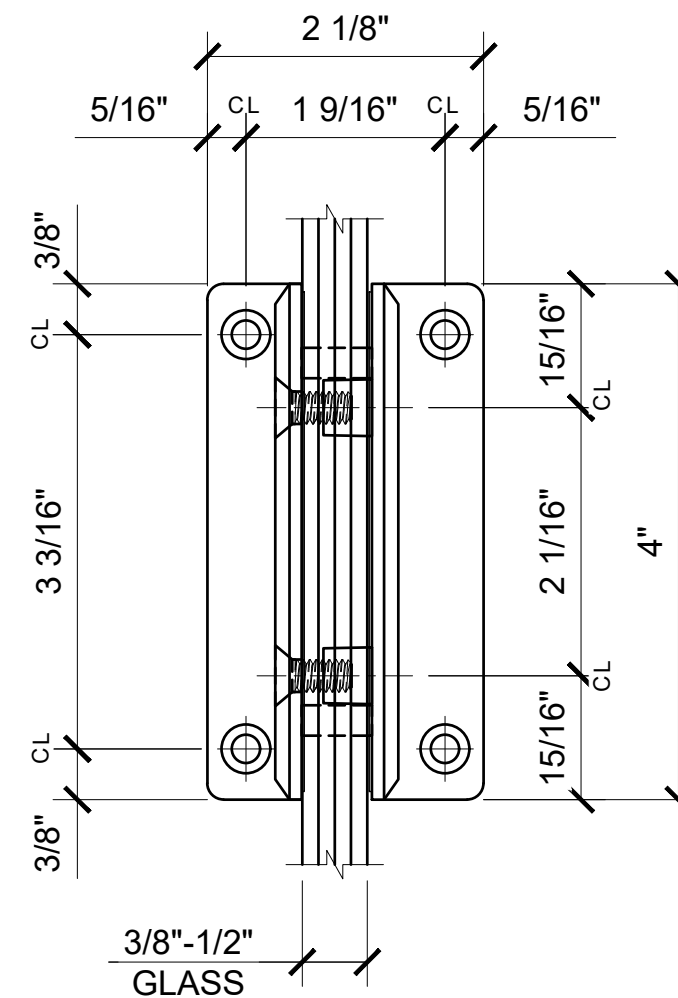

USE OF GASKETS

FOR 3/8" (10mm) GLASS: USE ONE THICK GASKET ON EACH SIDE
 FOR 1/2" (12mm) GLASS: USE ONE THIN GASKET ON EACH SIDE

GLASS FABRICATION TEMPLATE

C0L037XX - CRL COLOGNE SERIES WALL MOUNT FULL BACK PLATE HINGE

DATE: 11/27/17

SCALE: 6"=1'-0"

DRAWN BY: VM

DESCRIPTION: CRL C0L037
 CTS
 COLOGNE SERIES
 WALL MOUNT FULL BACK PLATE HINGE

C.R. LAURENCE CO. ARCHITECTURAL PRODUCTS
 2503 E. Vernon Avenue, Los Angeles, CA 90058-1897
 PH (800)-421-6144 FX: 800-587-7501 www.crlaurence.com