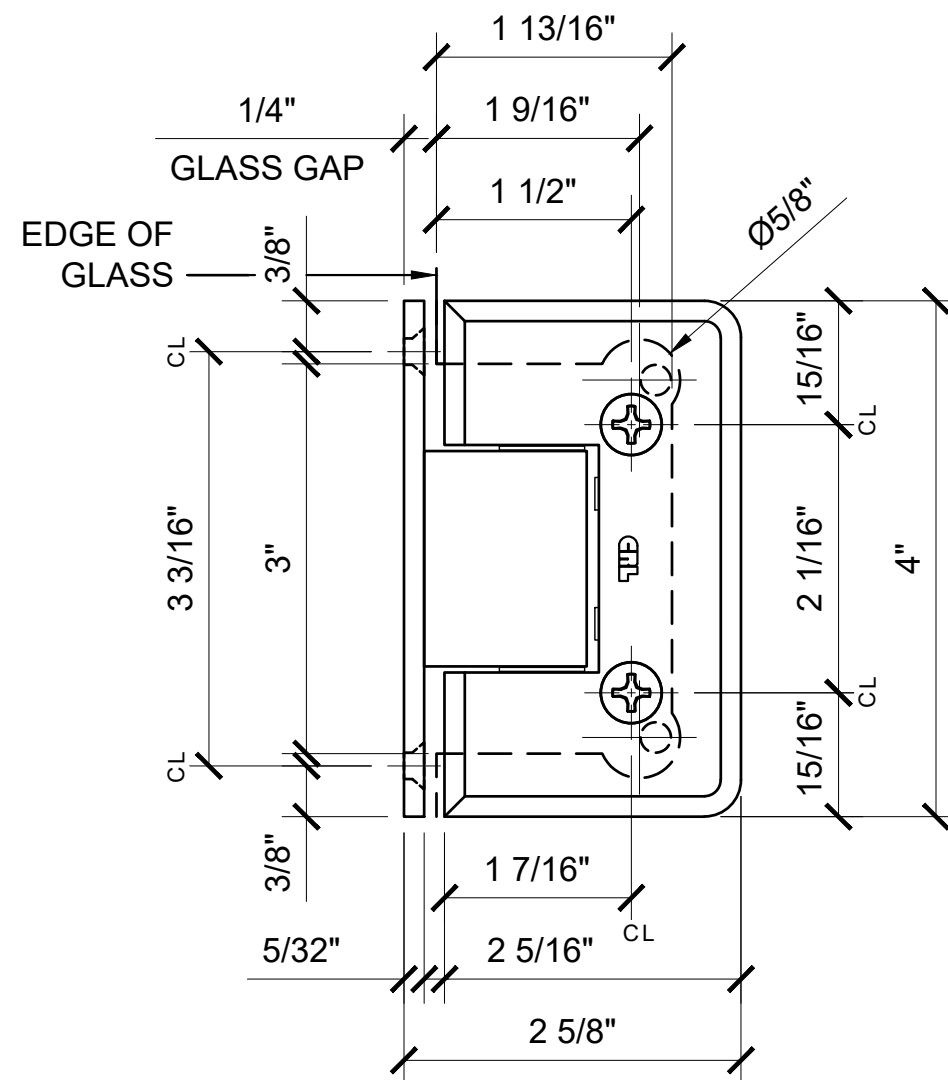

USE OF GASKETS

FOR 3/8" (10mm) GLASS: USE ONE THICK GASKET ON EACH SIDE
 FOR 1/2" (12mm) GLASS: USE ONE THIN GASKET ON EACH SIDE

GLASS FABRICATION TEMPLATE

C0L037XX - CRL COLOGNE SERIES WALL MOUNT FULL BACK PLATE HINGE

DATE: 11/27/17

SCALE: 6"=1'-0"

DRAWN BY: VM

DESCRIPTION: CRL C0L037
 CTS
 COLOGNE SERIES
 WALL MOUNT FULL BACK PLATE HINGE

C.R. LAURENCE CO. ARCHITECTURAL PRODUCTS
 2503 E. Vernon Avenue, Los Angeles, CA 90058-1897
 PH (800)-421-6144 FX: 800-587-7501 www.crlaurence.com