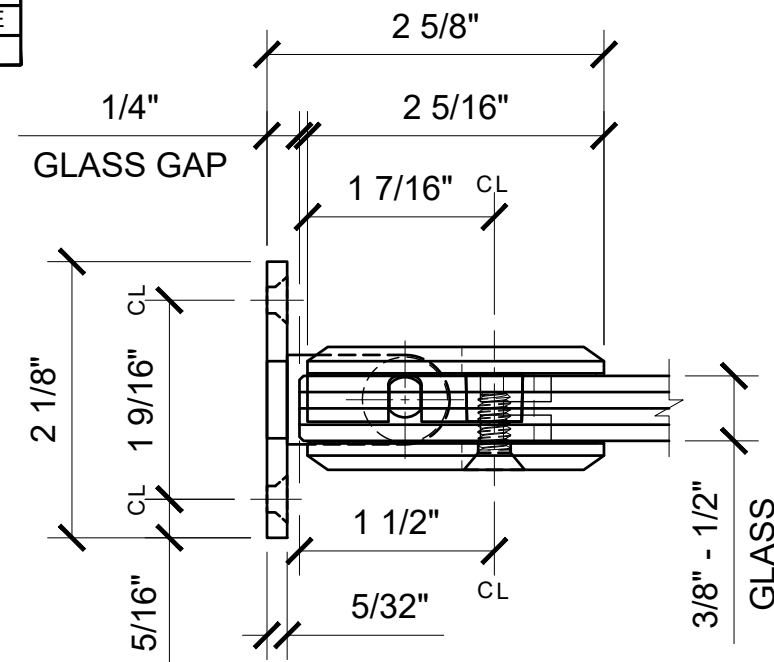

USE OF GASKETS

FOR 3/8" (10mm) GLASS: USE ONE THICK GASKET ON EACH SIDE
 FOR 1/2" (12mm) GLASS: USE ONE THIN GASKET ON EACH SIDE

GLASS FABRICATION TEMPLATE

C0L037XX - CRL COLOGNE SERIES WALL MOUNT FULL BACK PLATE HINGE

DATE: 11/27/17

SCALE: 6"=1'-0"

DRAWN BY: VM

DESCRIPTION: CRL C0L037
 CTS
 COLOGNE SERIES
 WALL MOUNT FULL BACK PLATE HINGE

C.R. LAURENCE CO. ARCHITECTURAL PRODUCTS
 2503 E. Vernon Avenue, Los Angeles, CA 90058-1897
 PH (800)-421-6144 FX: 800-587-7501 www.crlaurence.com