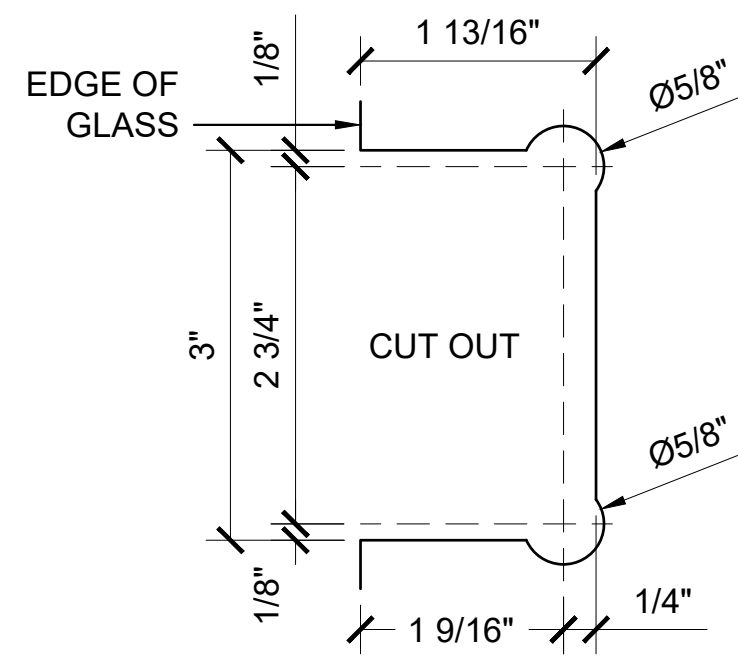

USE OF GASKETS

FOR 3/8" (10mm) GLASS: USE ONE THICK GASKET ON EACH SIDE
 FOR 1/2" (12mm) GLASS: USE ONE THIN GASKET ON EACH SIDE

GLASS FABRICATION TEMPLATE

C0L037XX - CRL COLOGNE SERIES WALL MOUNT FULL BACK PLATE HINGE

DATE: 11/27/17

SCALE: 6"=1'-0"

DRAWN BY: VM

DESCRIPTION: CRL C0L037
 CTS
 COLOGNE SERIES
 WALL MOUNT FULL BACK PLATE HINGE

C.R. LAURENCE CO. ARCHITECTURAL PRODUCTS
 2503 E. Vernon Avenue, Los Angeles, CA 90058-1897
 PH (800)-421-6144 FX: 800-587-7501 www.crlaurence.com