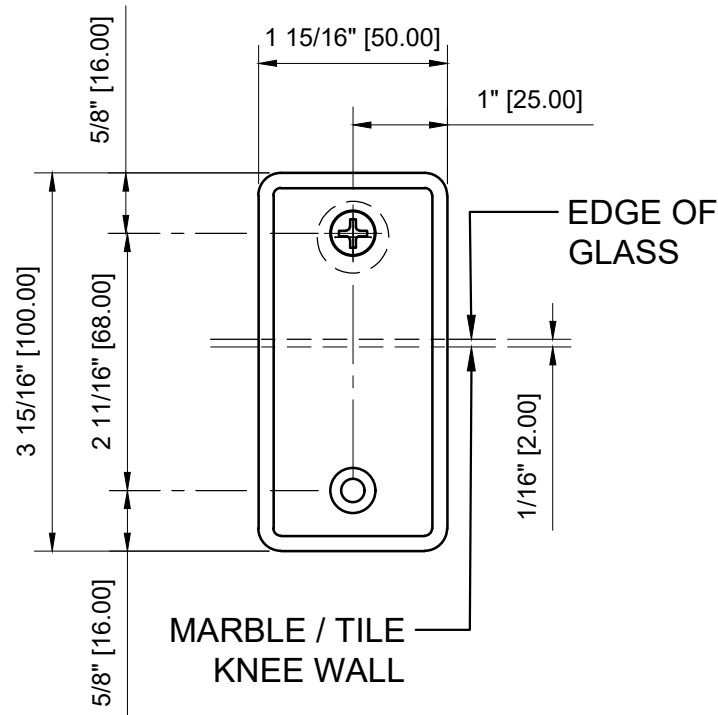

USE OF GASKETS

FOR 3/8" (10mm) GLASS:

FOR 1/2" (12mm) GLASS:

CATALOG NUMBER	FINISH
BGC182CH	POLISHED CHROME
BGC182BN	BRUSHED NICKEL
BGC1820RB	OIL RUBBED BRONZE

BGC182XX - CRL BEVELED STYLE 'Y' INLINE GLASS CLAMP

DATE: 12-3-2019
 SCALE: 6"=1'-0"
 DRAWN BY: VM

DESCRIPTION: CRL - BEVELED STYLE GLASS CLAMP
 'Y' INLINE WALL TO GLASS APPLICATION

C.R.LAURENCE CO. ARCHITECTURAL PRODUCTS
 2503 E. Vernon Avenue, Los Angeles, CA 90058-1897
 PH (800)-421-6144 FX: 800-587-7501 www.crlaurence.com