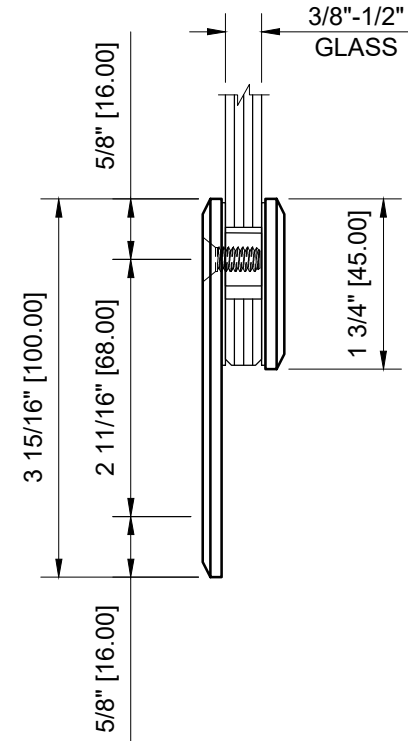

USE OF GASKETS

FOR 3/8" (10mm) GLASS:

FOR 1/2" (12mm) GLASS:

CATALOG NUMBER	FINISH
BGC182CH	POLISHED CHROME
BGC182BN	BRUSHED NICKEL
BGC1820RB	OIL RUBBED BRONZE

BGC182XX - CRL BEVELED STYLE 'Y' INLINE GLASS CLAMP

DATE: 12-3-2019
 SCALE: 6"=1'-0"
 DRAWN BY: VM

DESCRIPTION: CRL - BEVELED STYLE GLASS CLAMP
 'Y' INLINE WALL TO GLASS APPLICATION

C.R.LAURENCE CO. ARCHITECTURAL PRODUCTS
 2503 E. Vernon Avenue, Los Angeles, CA 90058-1897
 PH (800)-421-6144 FX: 800-587-7501 www.crlaurence.com