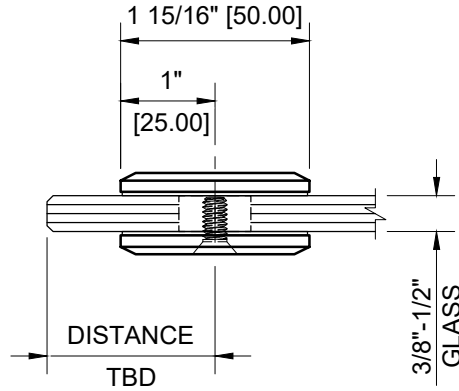

USE OF GASKETS

FOR 3/8" (10mm) GLASS:

FOR 1/2" (12mm) GLASS:

CATALOG NUMBER	FINISH
BGC182CH	POLISHED CHROME
BGC182BN	BRUSHED NICKEL
BGC1820RB	OIL RUBBED BRONZE

BGC182XX - CRL BEVELED STYLE 'Y' INLINE GLASS CLAMP

DATE: 12-3-2019
 SCALE: 6"=1'-0"
 DRAWN BY: VM

DESCRIPTION: CRL - BEVELED STYLE GLASS CLAMP
 'Y' INLINE WALL TO GLASS APPLICATION

C.R.LAURENCE CO. ARCHITECTURAL PRODUCTS
 2503 E. Vernon Avenue, Los Angeles, CA 90058-1897
 PH (800)-421-6144 FX: 800-587-7501 www.crlaurence.com