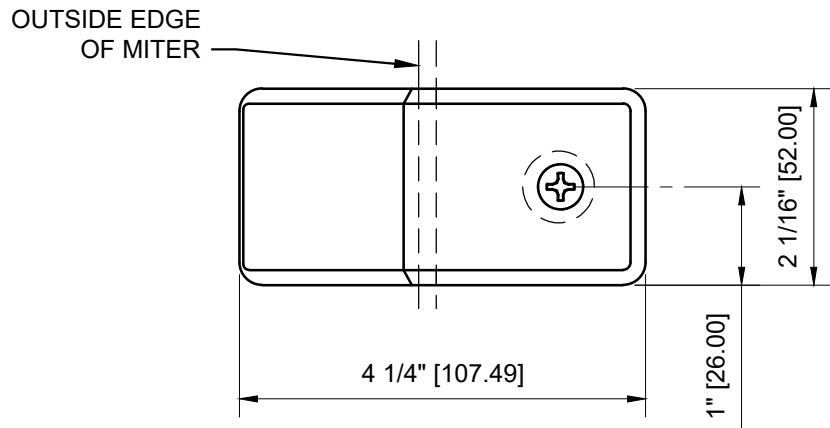

USE OF GASKETS

FOR 3/8" (10mm) GLASS:

FOR 1/2" (12mm) GLASS:

BGC135XX - CRL BEVELED STYLE 135 DEGREE GLASS TO GLASS MOUNT CLAMP

DATE: 2-5-2020

SCALE: 6"=1'-0"

DRAWN BY: VM

DESCRIPTION: CRL BEVELED STYLE 135° CLAMP