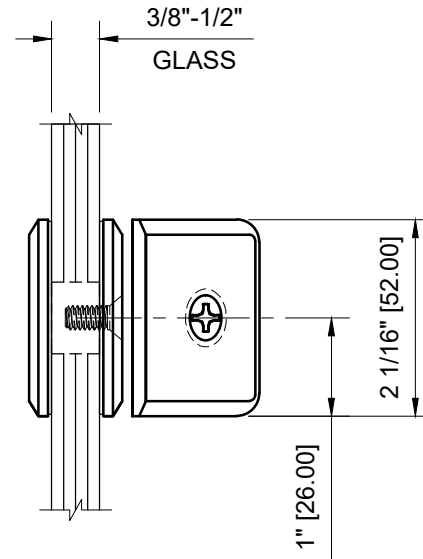

USE OF GASKETS

FOR 3/8" (10mm) GLASS:

FOR 1/2" (12mm) GLASS:

BGC135XX - CRL BEVELED STYLE 135 DEGREE GLASS TO GLASS MOUNT CLAMP

DATE: 2-5-2020

SCALE: 6"=1'-0"

DRAWN BY: VM

DESCRIPTION: CRL BEVELED STYLE 135° CLAMP

BGC135__ GLASS TO GLASS MOUNT

C.R.LAURENCE CO. ARCHITECTURAL PRODUCTS
 2503 E. Vernon Avenue, Los Angeles, CA 90058-1897
 PH (800)-421-6144 FX: 800-587-7501 www.crlaurence.com