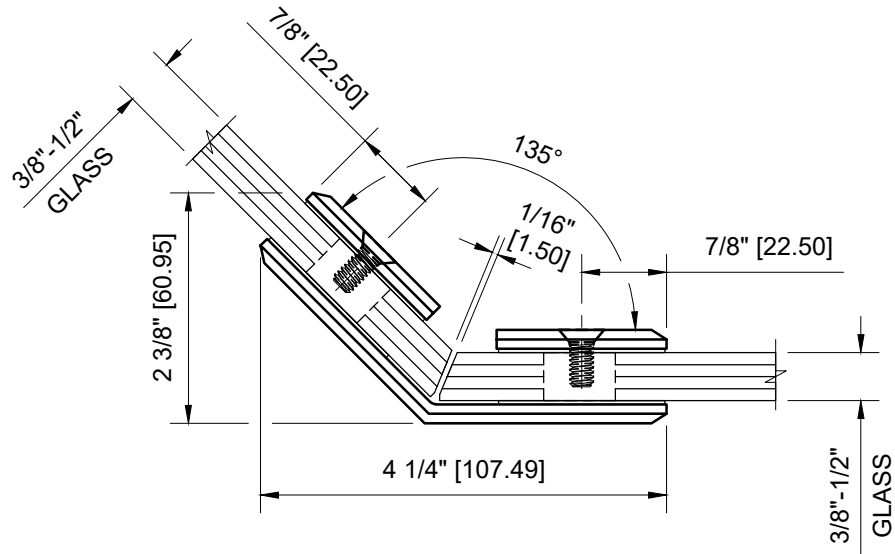

USE OF GASKETS

FOR 3/8" (10mm) GLASS:

FOR 1/2" (12mm) GLASS:

BGC135XX - CRL BEVELED STYLE 135 DEGREE GLASS TO GLASS MOUNT CLAMP

DATE: 2-5-2020

SCALE: 6"=1'-0"

DRAWN BY: VM

DESCRIPTION: CRL BEVELED STYLE 135° CLAMP

BGC135__ GLASS TO GLASS MOUNT

C.R.LAURENCE CO. ARCHITECTURAL PRODUCTS
 2503 E. Vernon Avenue, Los Angeles, CA 90058-1897
 PH (800)-421-6144 FX: 800-587-7501 www.crlaurence.com