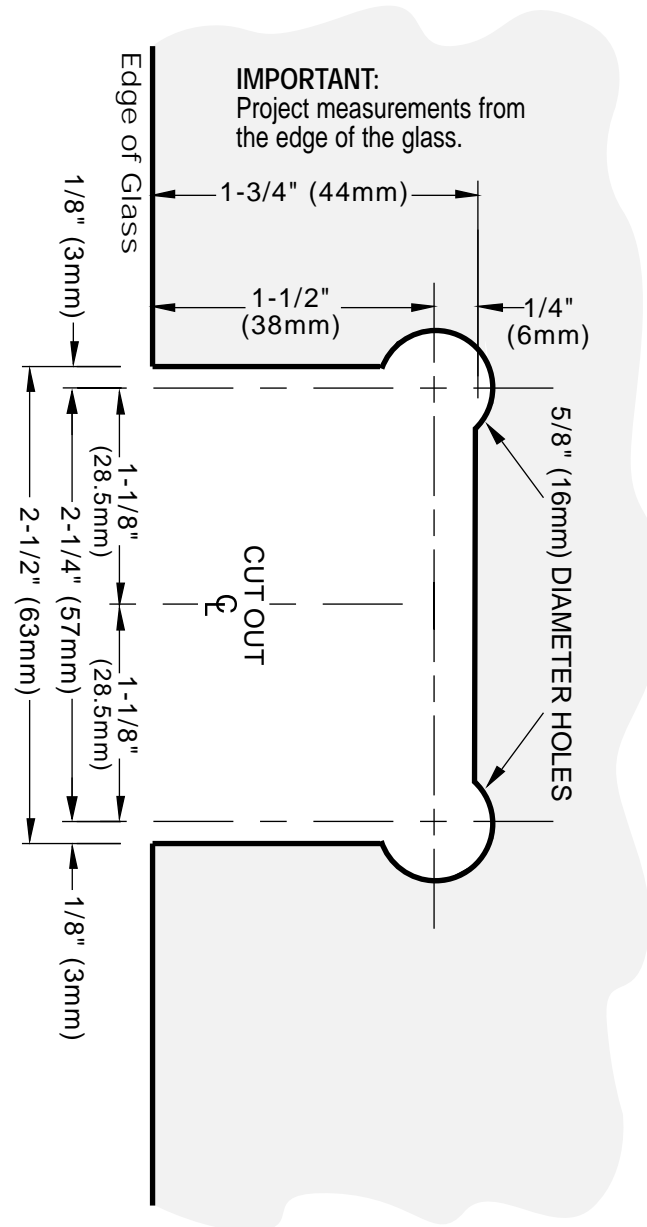

C.R. LAURENCE CO., INC.
PROFESSIONAL QUALITY

PINNACLE

Wall Mount Hinge (Adjustable)

CAT No. PIN337