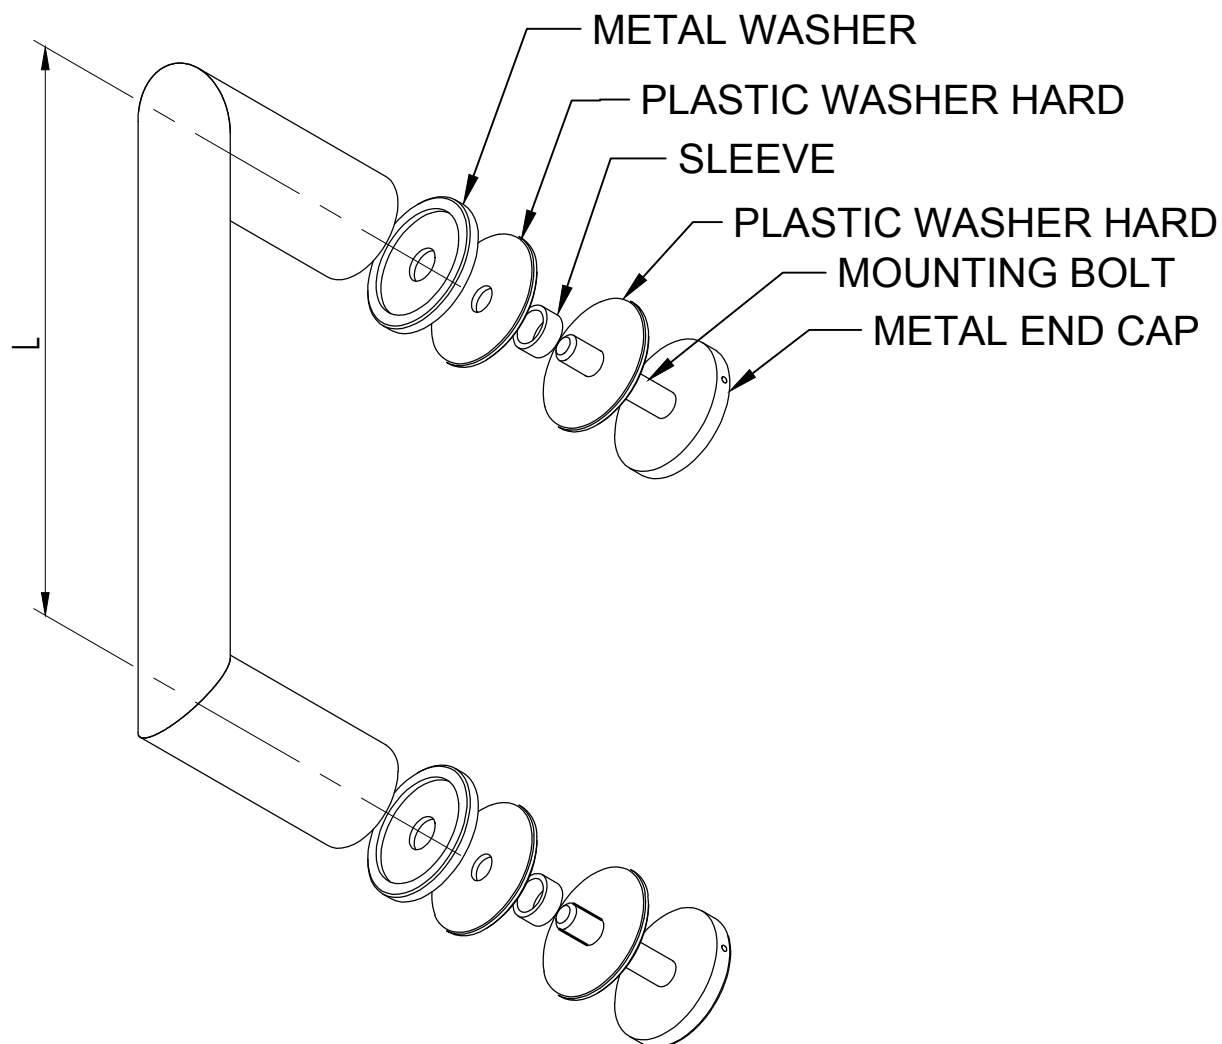

**3/4" (25mm) Diameter Brass Tubing**  
**Glass Thickness Range: 1/4" to 1/2" (6mm to 12 mm)**  
**Hole Diameter Required: 1/2" (12mm) (2)**

0R18CH	CHROME	18"
0R18BR	BRASS	18"
0R180RB	OIL RUBBED BRONZE	18"
0R18BN	BRUSHED NICKEL	18"
0R18PN	POLISHED NICKEL	18"
0R18SC	SATIN CHROME	18"

DESCRIPTION:  
 CRL OR SERIES SINGLE OVAL/ ROUND TOWEL BAR  
 PART #: SEE CHART

DATE: 11/7/2018  
 SCALE: NTS  
 DRAWN BY: VM