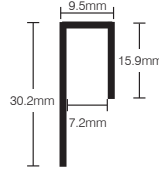

PRICE FROM
£4.50
PER STOCK LENGTH*

SALE PRICE PER STOCK LENGTH (INC. 10% DISCOUNT)

CAT. NO.	FINISH	1	10	40	80	120
D645BA	Brite anodised	£11.70	£10.40	£9.35	£8.50	£7.80
D645A	Satin anodised	£6.79	£6.00	£5.45	£4.90	£4.50

*Minimum order: 1 stock length. Finishes can be combined for quantity pricing. A £6.50 packing charge will be added to orders of fewer than 12 stock lengths.

MIRROR, MIRROR ON THE WALL

CRL E-Z MOUNT MIRROR CLIP SETS

- Our best-selling mirror clip sets are the fast and secure way to hang mirrors
- Unique spring loaded top clips
- Made of nickel plated steel
- Individual sets or money-saving bulk cartons