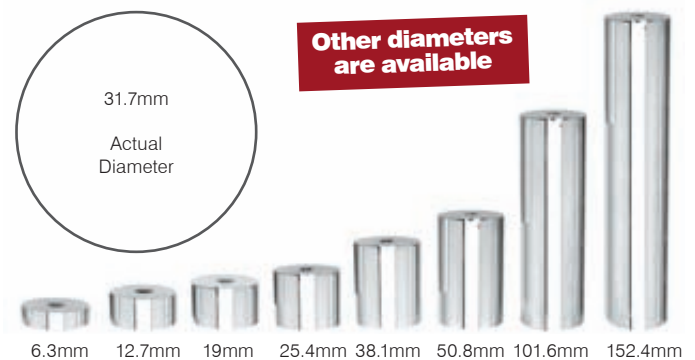

SALE PRICE EACH (INC. 10% DISCOUNT)

CAT. NO.	FINISH	LENGTH	1	50	100
SOB11414CH	Chrome	6.3mm	£2.20	£1.90	£1.70
SOB11412CH	Chrome	12.7mm	£2.25	£1.99	£1.78
SOB11434CH	Chrome	19mm	£2.30	£2.00	£1.85
SOB1141CH	Chrome	25.4mm	£3.09	£2.70	£2.45
SOB114112CH	Chrome	38.1mm	£4.55	£4.05	£3.60
SOB1142CH	Chrome	50.8mm	£5.50	£4.90	£4.39
SOB1144CH	Chrome	101.6mm	£10.25	£9.15	£8.20
SOB1146CH	Chrome	152.4mm	£14.89	£13.25	£11.90