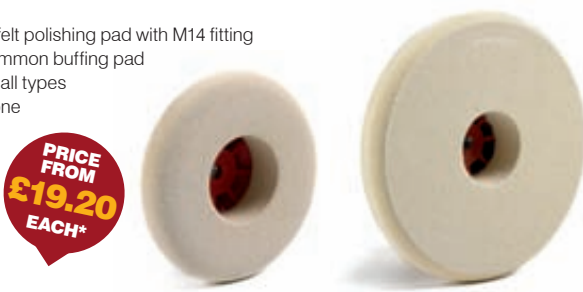

CRL FELT DONUTS

- 20mm thick felt polishing pad with M14 fitting
- The Most common buffing pad for polishing all types of natural stone