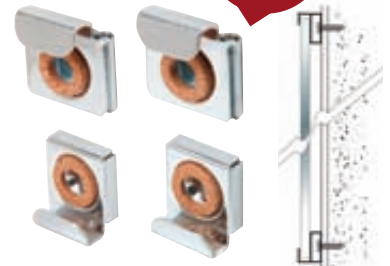

PRICE FROM
£37.49
PER CARTON*

SALE PRICE PER CARTON (INC. 10% DISCOUNT)

CAT. NO.	CONTENTS	1	3	5	10	20
50655B	Bulk carton of 50 sets	£48.25	£44.90	£42.70	£40.45	£37.49

*Minimum order: 1 carton.