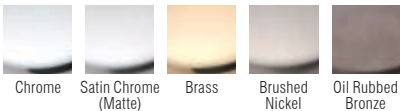

FINISHES

Most models are stocked in the finishes shown here, others are available on special order.