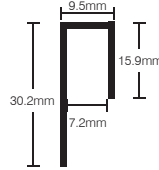

PRICE FROM
£4.50
PER STOCK LENGTH*

SALE PRICE PER STOCK LENGTH (INC. 10% DISCOUNT)

CAT. NO.	FINISH	1	10	40	80	120
D645BA	Brite anodised	£11.70	£10.40	£9.35	£8.50	£7.80
D645A	Satin anodised	£6.79	£6.00	£5.45	£4.90	£4.50

*Minimum order: 1 stock length. Finishes can be combined for quantity pricing. A £6.50 packing charge will be added to orders of fewer than 12 stock lengths.

MIRROR, MIRROR ON THE WALL

CRL E-Z MOUNT MIRROR CLIP SETS

- Our best-selling mirror clip sets are the fast and secure way to hang mirrors
- Unique spring loaded top clips
- Made of nickel plated steel
- Individual sets or money-saving bulk cartons

PRICE FROM
£1.00
EACH*