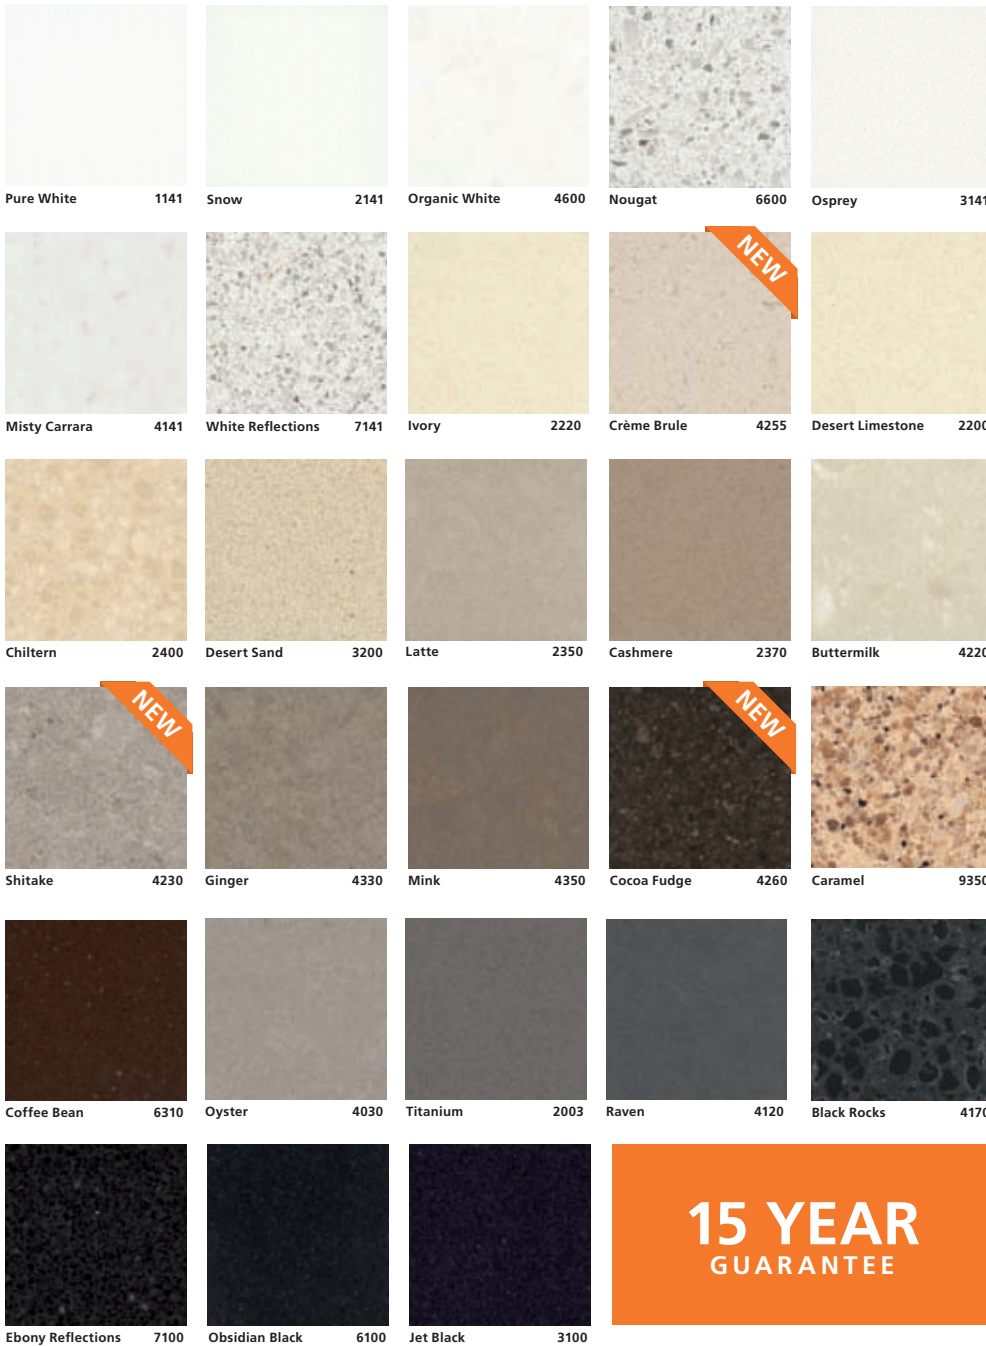

New colours for 2012...

Caesarstone has created a new and unique collection of colours to complement their existing range.

The new colours include: Crème Brule 4255, Shitake 4230, and Cocoa Fudge 4260.

To see the complete range of colours visit caesarstone.co.uk

- Caesarstone is a beautiful engineered quartz stone which comprises approximately 93% natural quartz
- Caesarstone is ideal for virtually any interior surface from kitchen countertops, bathroom vanities and stairs, to wall panelling and interior furniture

Classico 2012 Brochure

Available now...contact us for your free copy. Visit caesarstone.co.uk for more information on Caesarstone.

4x the flexural strength of granite while outperforming marble

Scratch resistant

High resistance to stains

No need to seal or wax

Non-porous

2x the impact resistance of granite while outperforming marble