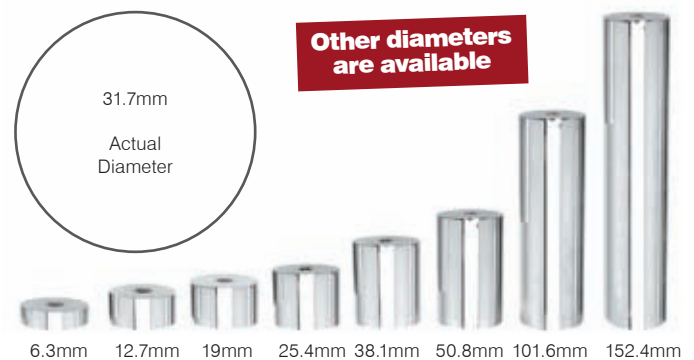

SALE PRICE EACH (INC. 10% DISCOUNT)

CAT. NO.	FINISH	LENGTH	1	50	100
SOB11414CH	Chrome	6.3mm	£2.20	£1.90	£1.70
SOB11412CH	Chrome	12.7mm	£2.25	£1.99	£1.78
SOB11434CH	Chrome	19mm	£2.30	£2.00	£1.85
SOB1141CH	Chrome	25.4mm	£3.09	£2.70	£2.45
SOB114112CH	Chrome	38.1mm	£4.55	£4.05	£3.60
SOB1142CH	Chrome	50.8mm	£5.50	£4.90	£4.39
SOB1144CH	Chrome	101.6mm	£10.25	£9.15	£8.20
SOB1146CH	Chrome	152.4mm	£14.89	£13.25	£11.90