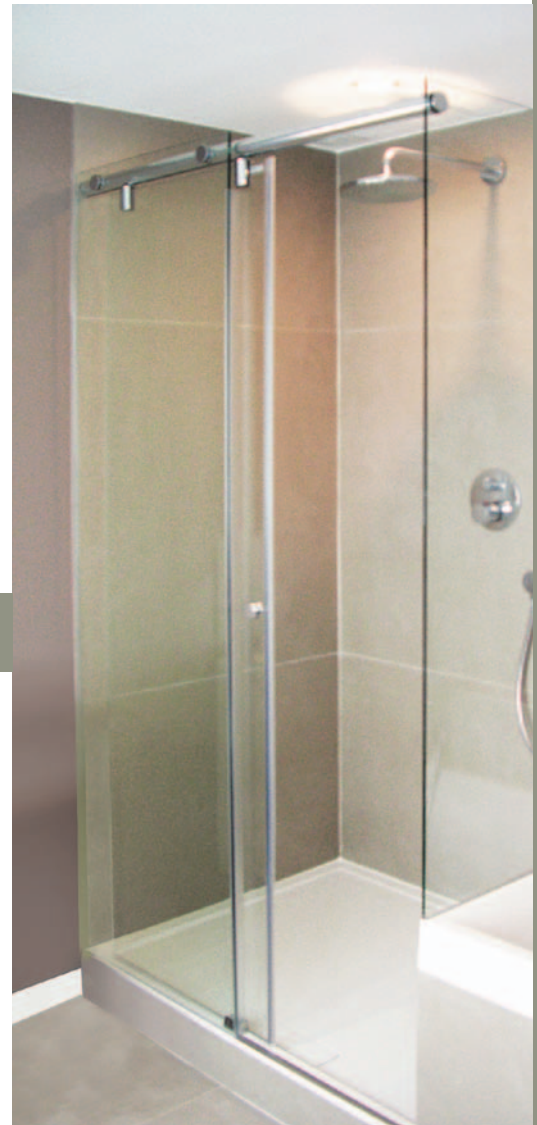

create the perfect bathroom

We are the world's largest supplier of frameless shower products. Our range covers everything from installation to maintenance.

hydroslide sliding shower door kits

CAT. NO. HYDK60CH 180° Standard Chrome Kit 1524mm

CAT. NO. HYDK84CH 180° Standard Chrome Kit 2134mm

180° Standard Kit Consists of:

- 1 - Sliding Glass Door Upper Track
- 2 - Hangers for Sliding Glass Door
- 2 - Sliding Glass Door Rollers
- 2 - Sliding Glass Door Roller Stops
- 1 - Sliding Glass Door Floor Guide
- 2 - 90 Degree Wall-to-Upper Track Connectors
- 1 - 914mm Half-Round SDT980 Threshold
- 1 - 2489mm DK98L L-Seal for wall
- 2 - 180 Degree Glass-to-Sliding Track Connectors

NOTE: Bottom Fixed Glass Attachments, Handles or Knobs must be ordered separately.

FROM £134.25

All four finishes
available for
viewing online at
crlaurence.co.uk